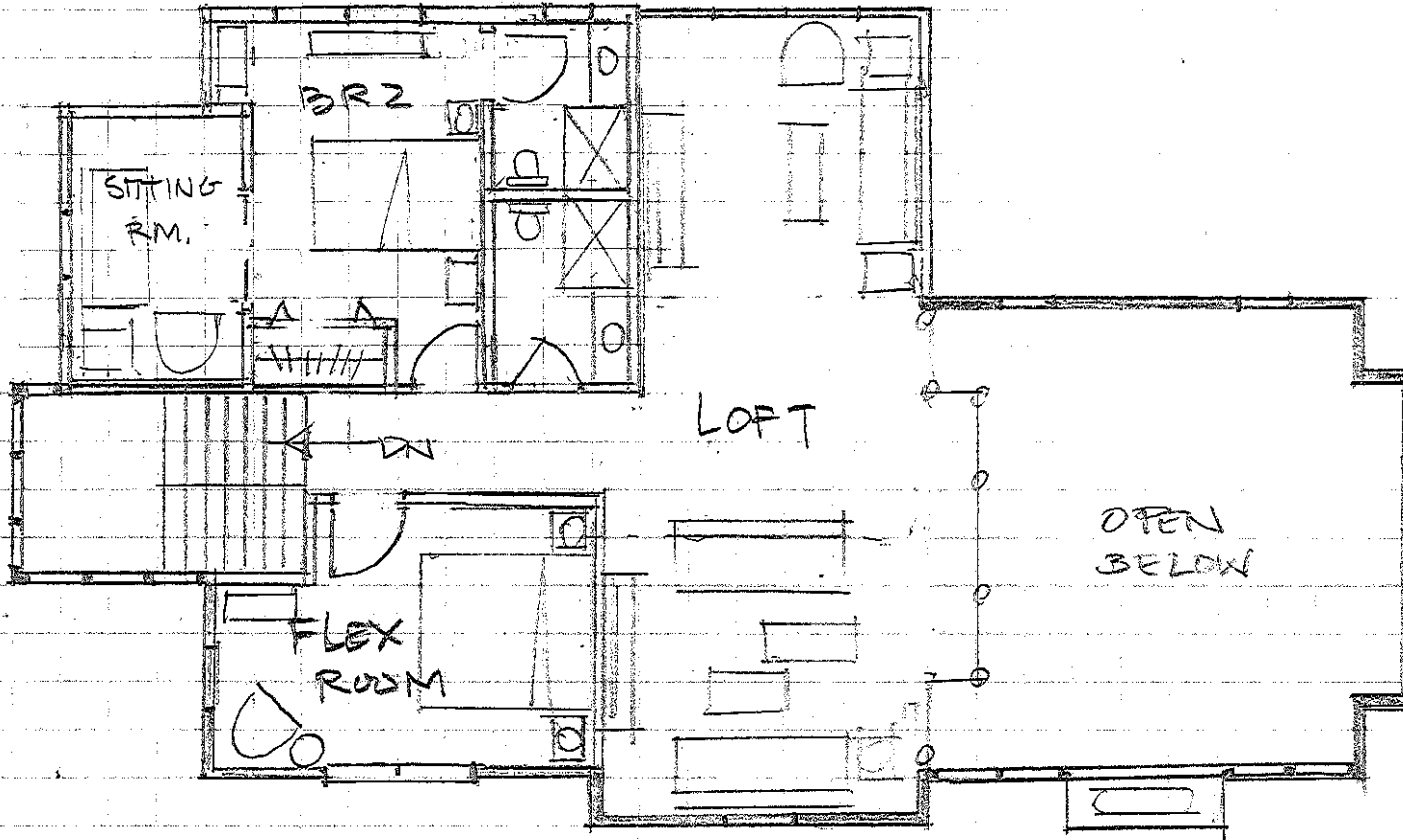

V.O.B.

LAKE BLUFF LODGE

LEFT ELEVATION.

Barna Log Homes of Georgia
P.O. Box 1011
Ellijay, GA 30540
Toll Free 1-888-564-8933
Fax 1-706-273-2004

V.O. 7

LAKE BLUFF LODGE

SKY LEVEL

Barna Log Homes of Georgia
P.O. Box 1011
Ellijay, GA 30540
Toll Free 1-888-564-8933
Fax 1-706-273-2004

V.O.B.

SOLOMON BEDROOM 2/BATH 2/BATH 3 REVISION

V.0.9 (2/23/12)