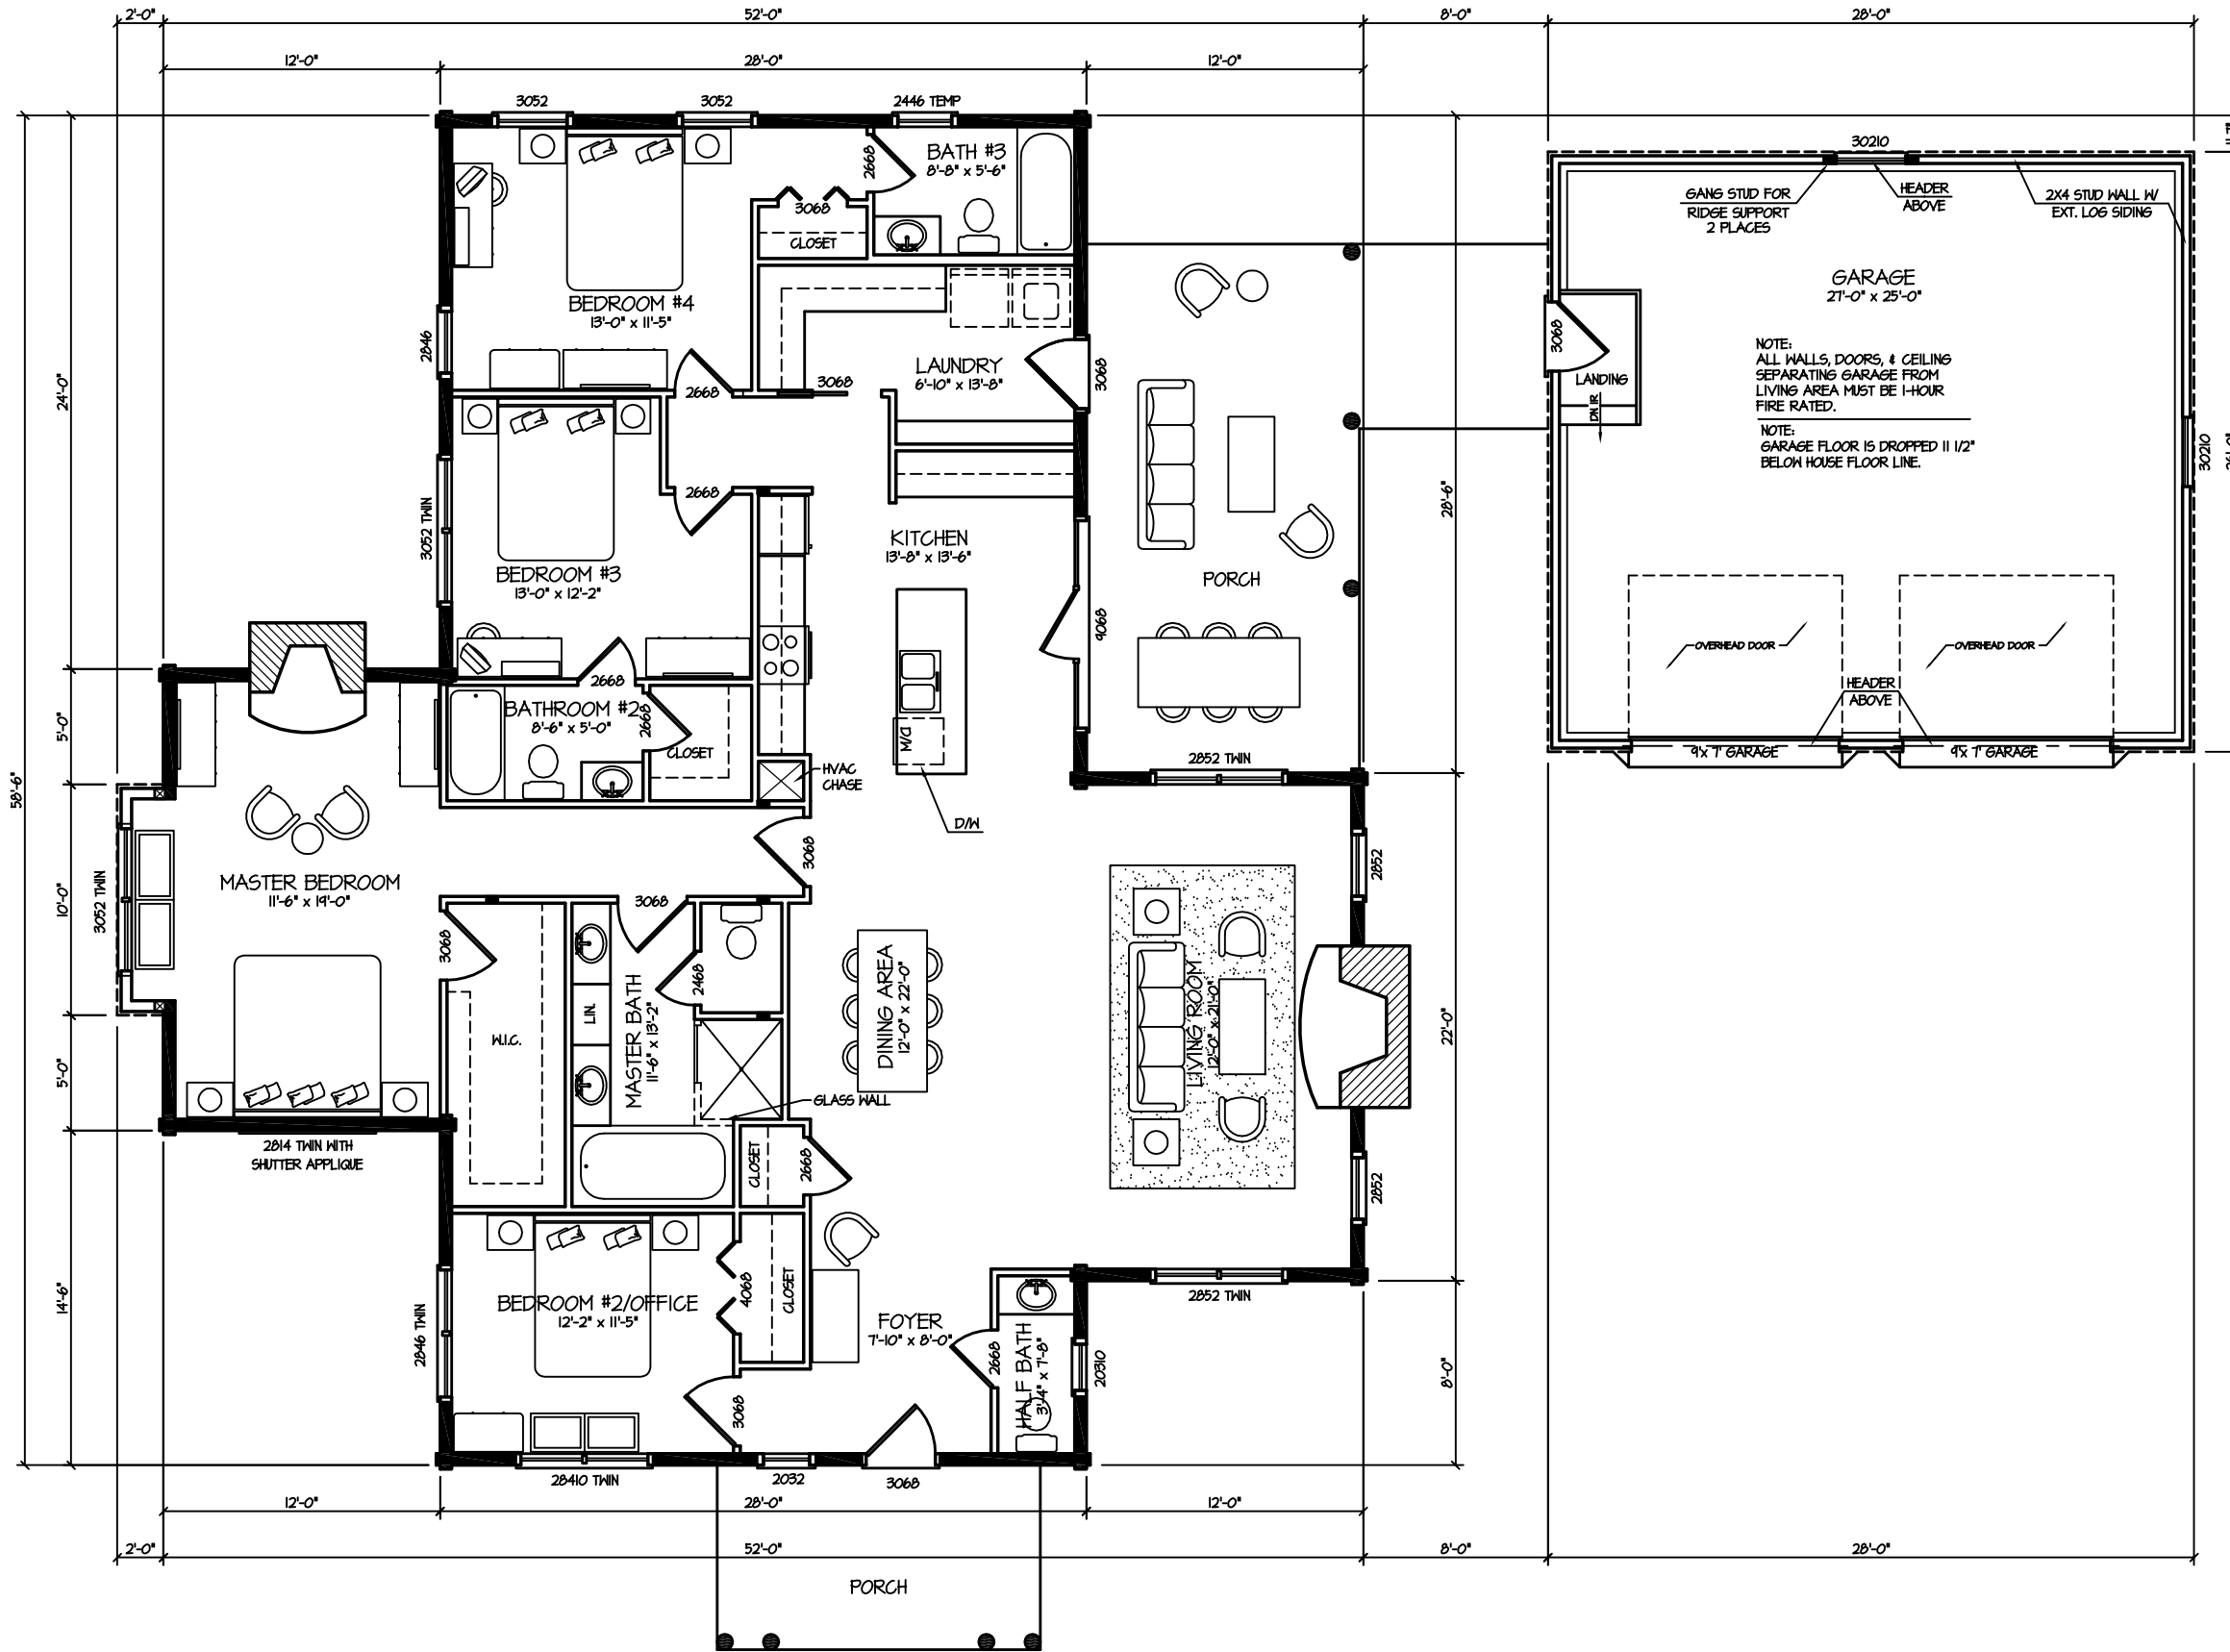

FRONT ELEVATION

1/8" = 1'-0"

RIGHT ELEVATION

1/8" = 1'-0"

THE DIMENSIONS WILL VARY DEPENDING ON LOG STYLE AND NUMBER OF COURSES.

REAR ELEVATION

1/8" = 1'-0"

STEPS & RAILING TO GRADE BY OWNER

LEFT ELEVATION

1/8" = 1'-0"

1st FLOOR PLAN

1/8" = 1'-0"