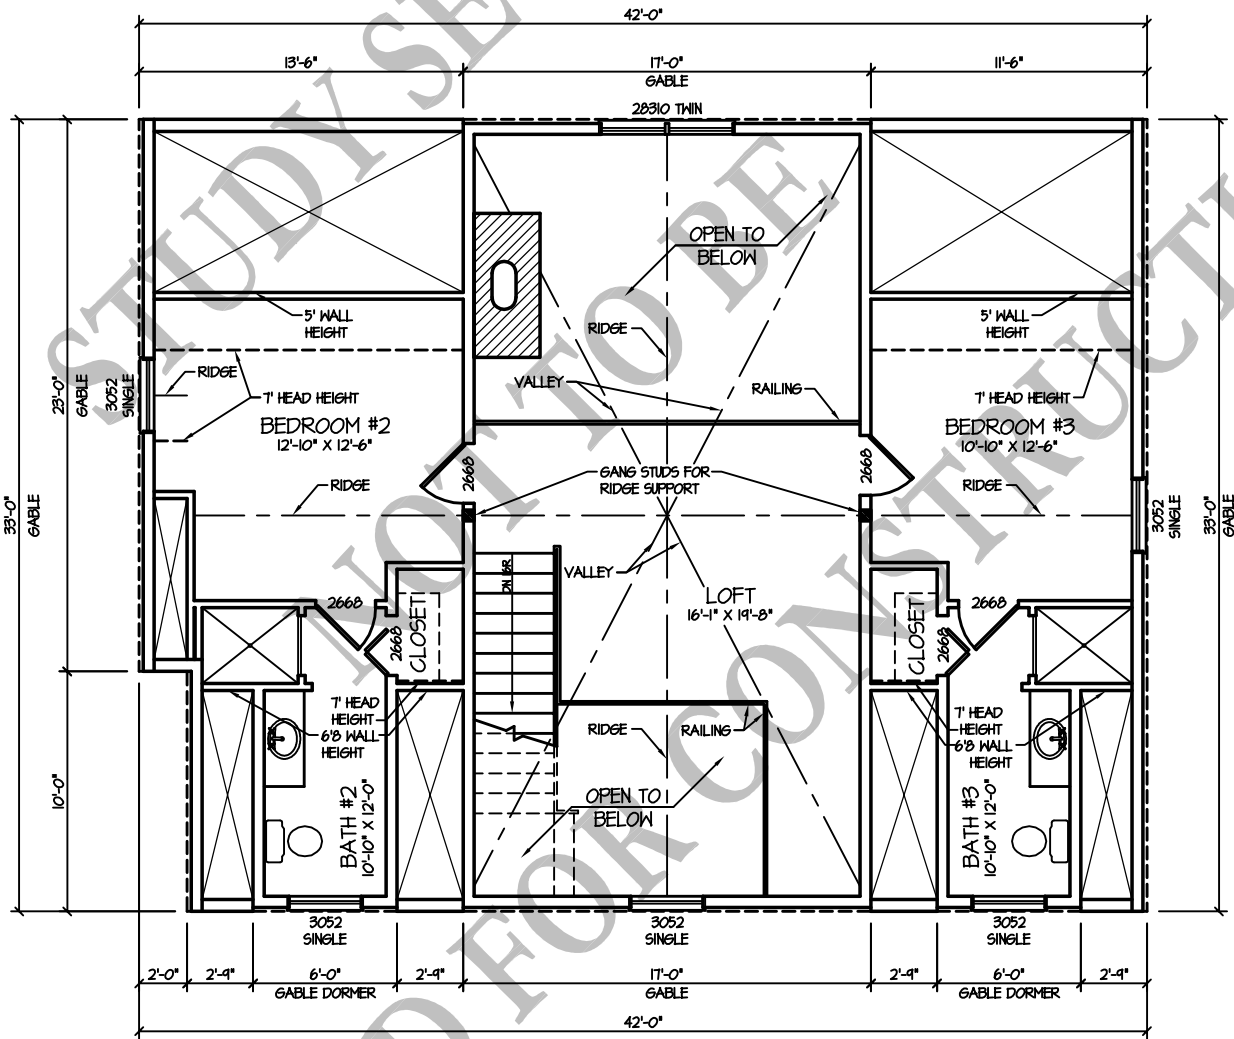

Camellia Cabin
(2,119 S.F.)

6/25/08

FRONT ELEVATION

STEPS TO GRADE
BY OWNER
1/8" = 1'-0"

BARNA
Log Homes
of Georgia

RIGHT ELEVATION

1/8" = 1'-0"

Camellia Cabin
(2,119 S.F.)

6/25/08

REAR ELEVATION

1/8" = 1'-0"

BARNA
Log Homes
of Georgia

LEFT ELEVATION

1/8" = 1'-0"

Camellia Cabin

6/25/08

1st FLOOR PLAN
(1,366 S.F.)

1/8" = 1'-0"

BARNA
Log Homes
of Georgia

Camellia Cabin

6/25/08

2nd FLOOR PLAN
(753 S.F.)

1/8" = 1'-0"

BARNA
Log Homes
of Georgia