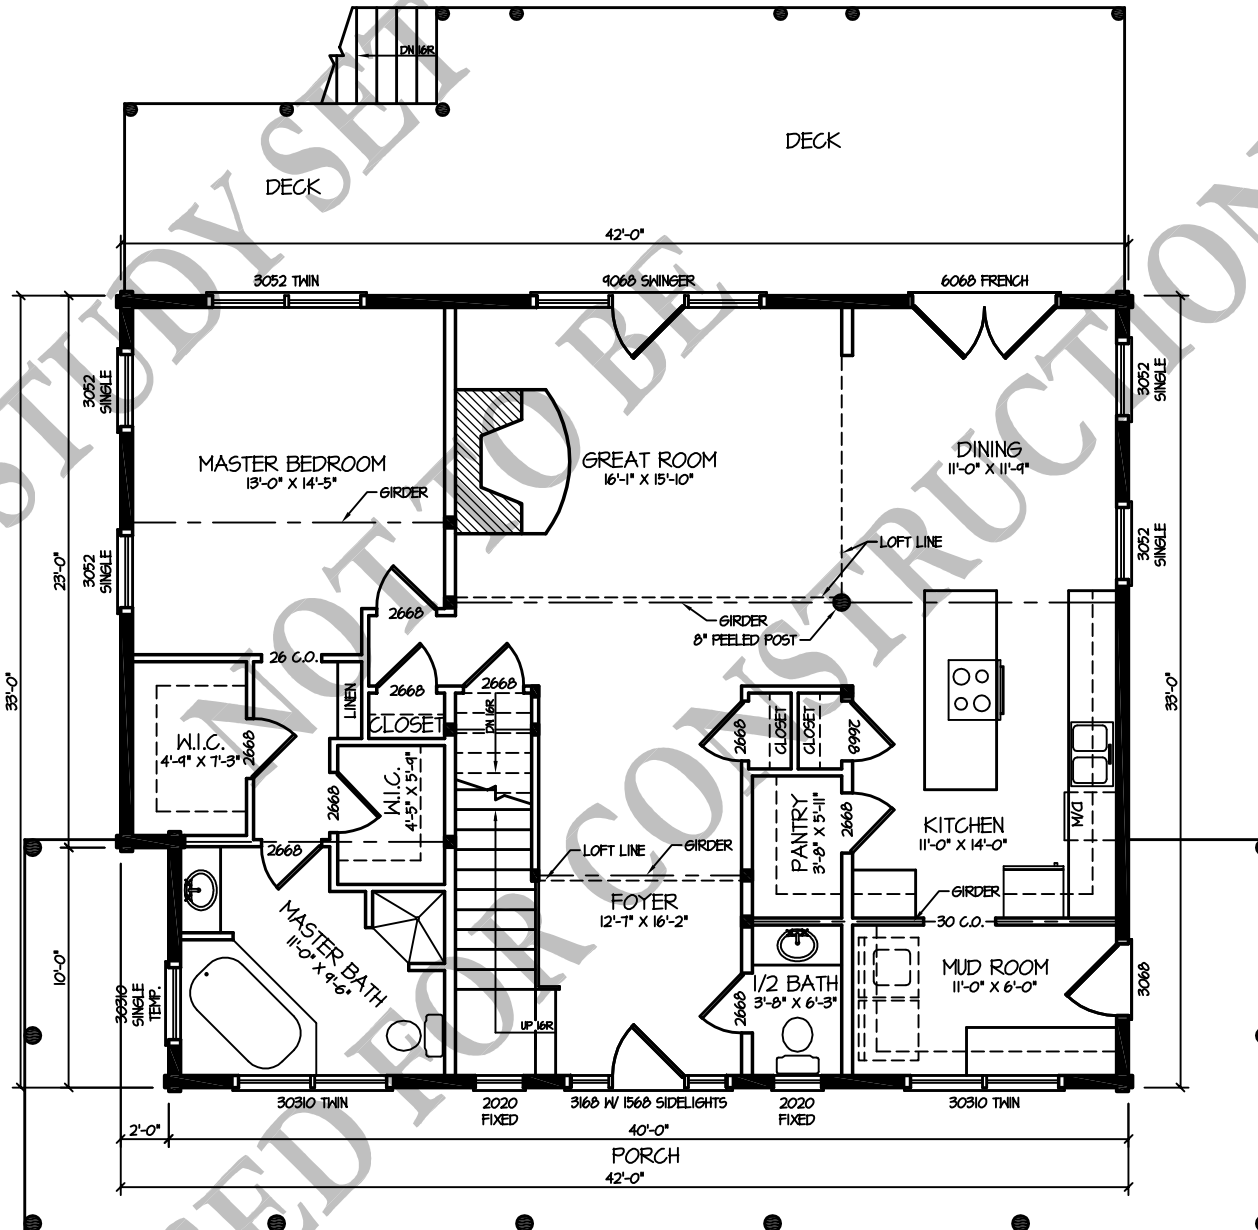

Camellia Cabin
(2,119 S.F.)

6/25/08

FRONT ELEVATION

STEPS TO GRADE
BY OWNER
1/8" = 1'-0"

BARNA
Log Homes
of Georgia

RIGHT ELEVATION

1/8" = 1'-0"

Camellia Cabin
(2,119 S.F.)

6/25/08

REAR ELEVATION

1/8" = 1'-0"

BARNA
Log Homes
of Georgia

LEFT ELEVATION

1/8" = 1'-0"

Camellia Cabin

6/25/08

1st FLOOR PLAN
(1,366 S.F.)

1/8" = 1'-0"

BARNA
Log Homes
of Georgia

Camellia Cabin

6/25/08

2nd FLOOR PLAN
(753 S.F.)

1/8" = 1'-0"

BARNA
Log Homes
of Georgia