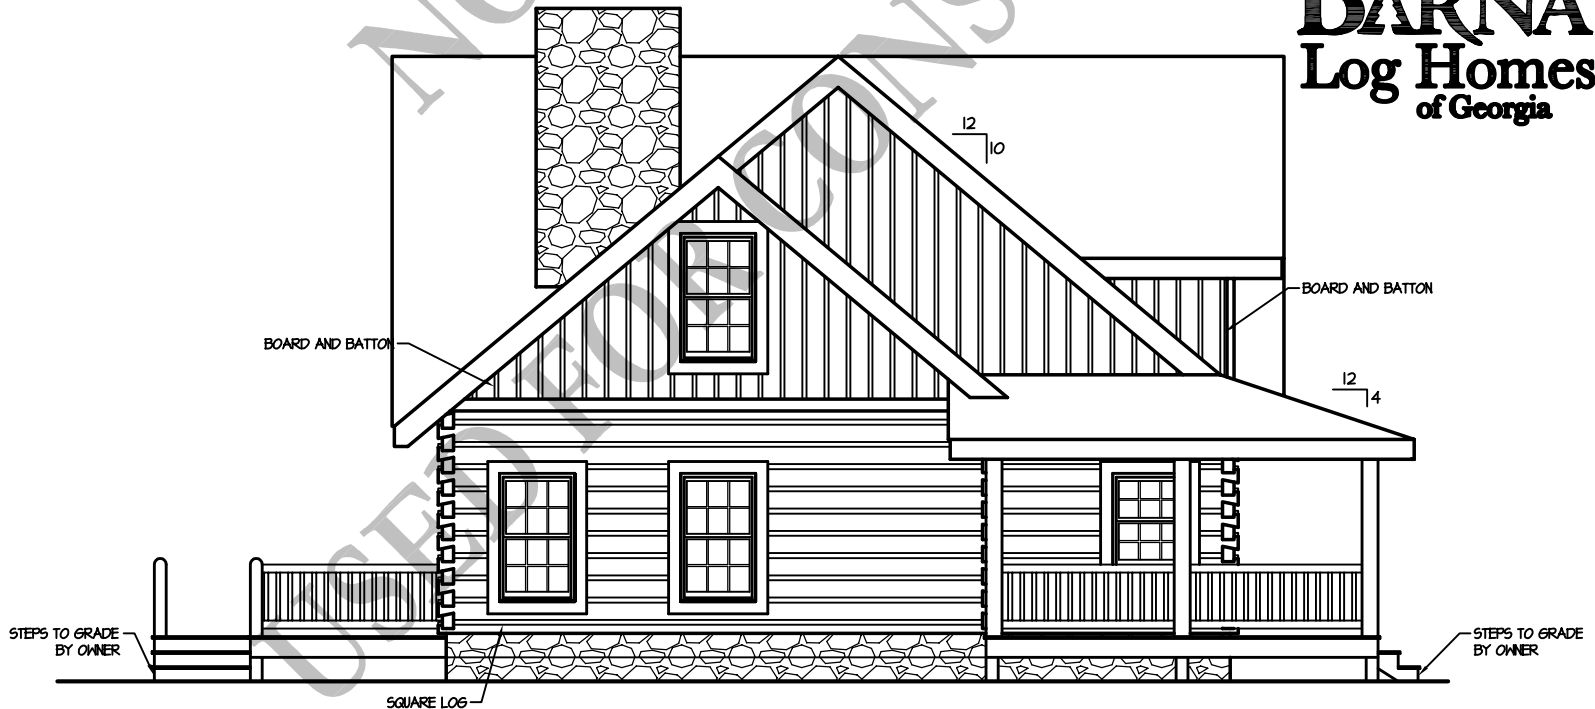

Camellia Cabin
(2,119 S.F.)

6/25/08

FRONT ELEVATION

STEPS TO GRADE
BY OWNER
1/8" = 1'-0"

BARNA
Log Homes
of Georgia

RIGHT ELEVATION

1/8" = 1'-0"

Camellia Cabin
(2,119 S.F.)

6/25/08

REAR ELEVATION

1/8" = 1'-0"

BARNA
Log Homes
of Georgia

LEFT ELEVATION

1/8" = 1'-0"

Camellia Cabin

6/25/08

1st FLOOR PLAN
(1,366 S.F.)

1/8" = 1'-0"

BARNA
Log Homes
of Georgia

Camellia Cabin

6/25/08

2nd FLOOR PLAN
(753 S.F.)

1/8" = 1'-0"

BARNA
Log Homes
of Georgia