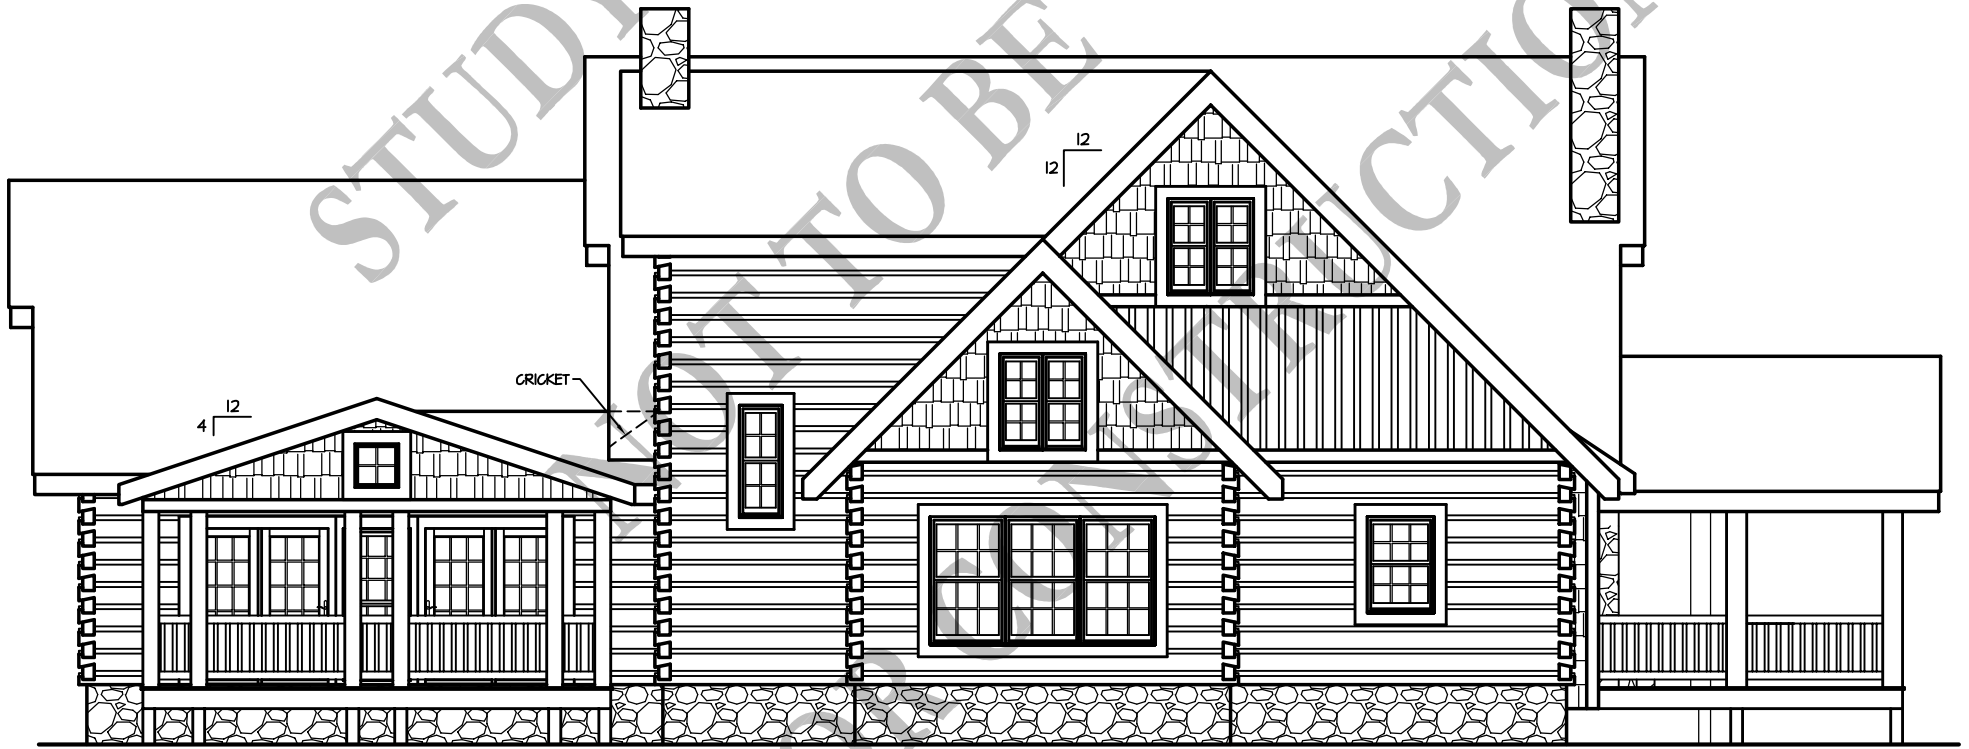

Fontana Lodge
(3,623 S.F.)

12/08/08

FRONT ELEVATION

1/8" = 1'-0"

BARNA
Log Homes
of Georgia

Fontana Lodge
(3,623 S.F.)

12/08/08

REAR ELEVATION

1/8" = 1'-0"

BARNA
Log Homes
of Georgia

Fontana Lodge
(3,623 S.F.)

12/08/08

RIGHT ELEVATION

1/8" = 1'-0"

BARNA
Log Homes
of Georgia

Fontana Lodge
(3,623 S.F.)

12/08/08

LEFT ELEVATION

1/8" = 1'-0"

BARNA
Log Homes
of Georgia