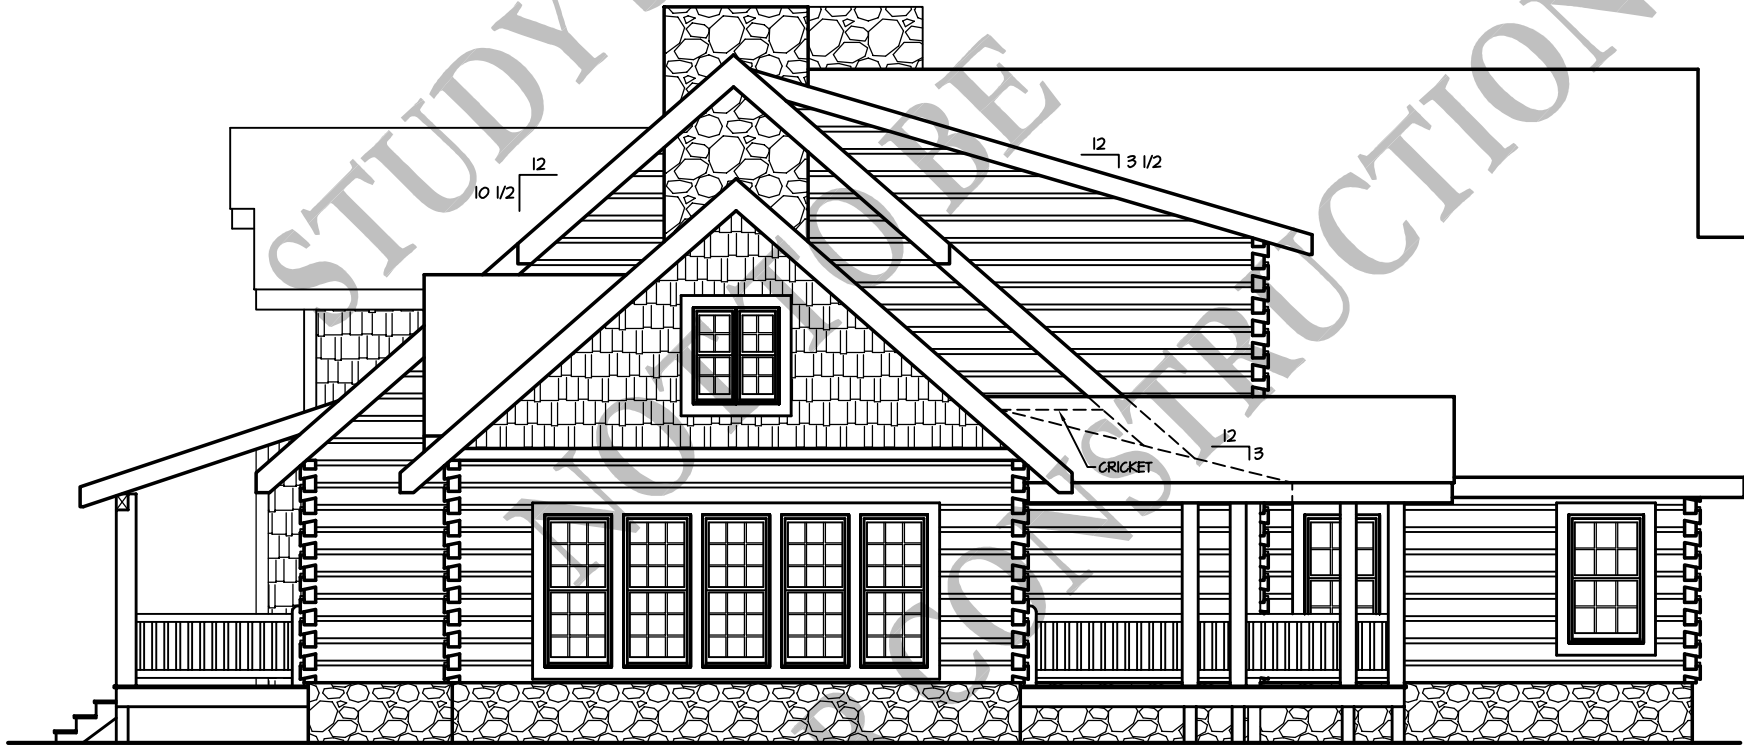

Fontana Lodge
(3,623 S.F.)

12/08/08

FRONT ELEVATION

1/8" = 1'-0"

BARNA
Log Homes
of Georgia

Fontana Lodge
(3,623 S.F.)

12/08/08

REAR ELEVATION

1/8" = 1'-0"

BARNA
Log Homes
of Georgia

Fontana Lodge
(3,623 S.F.)

12/08/08

RIGHT ELEVATION

1/8" = 1'-0"

BARNA
Log Homes
of Georgia

Fontana Lodge
(3,623 S.F.)

12/08/08

LEFT ELEVATION

1/8" = 1'-0"

BARNA
Log Homes
of Georgia