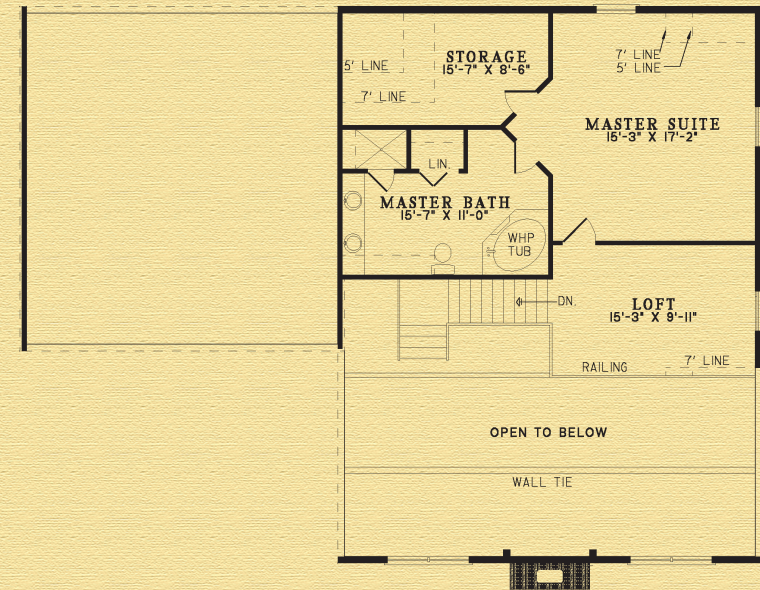

# The Jellico

Width: 55' 10"  
 Depth: 41' 10"  
 Main Floor: 1,344 sq. ft. (125 sq. meters)  
 Upper Floor: 1,064 sq. ft. (99 sq. meters)  
 Total Living: 2,408 sq. ft. (224 sq meters)

**BARNA**  
 Log Homes