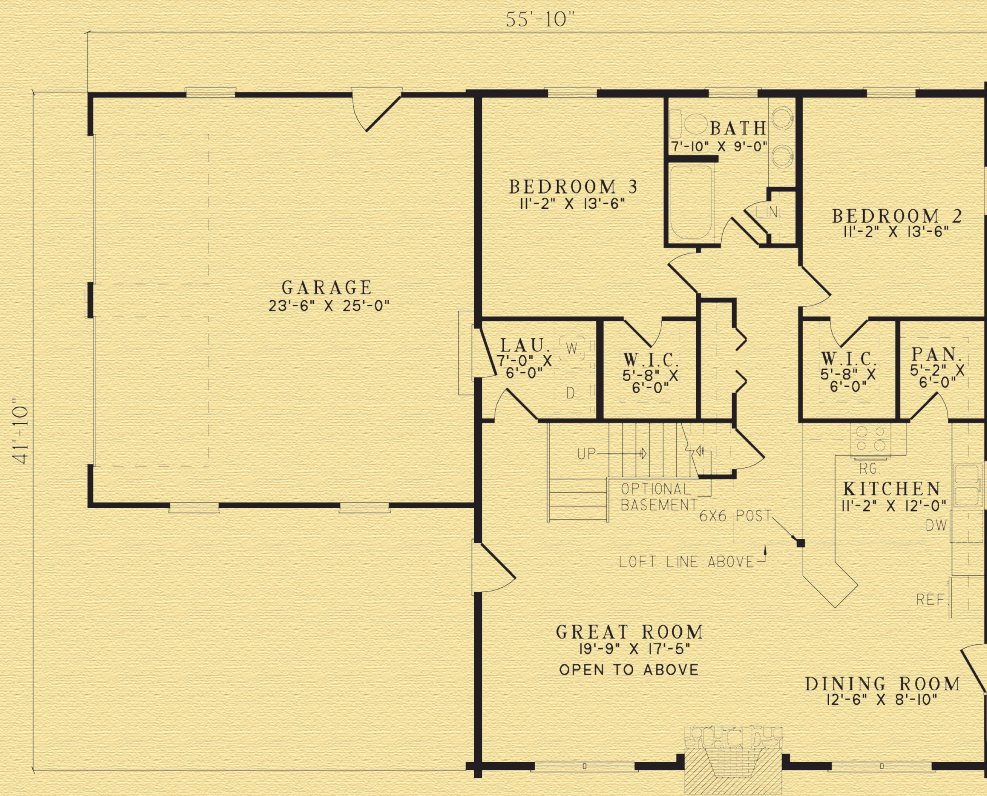

# The Jellico

Width: 55' 10"  
 Depth: 41' 10"  
 Main Floor: 1,344 sq. ft. (125 sq. meters)  
 Upper Floor: 1,064 sq. ft. (99 sq. meters)  
 Total Living: 2,408 sq. ft. (224 sq meters)

**BARNA**  
 Log Homes

*The experience matters™*

Special Note: Two full and one partial log gable in Gold option. Garage has 2x floor joists with OSB and garage roof is insulated.