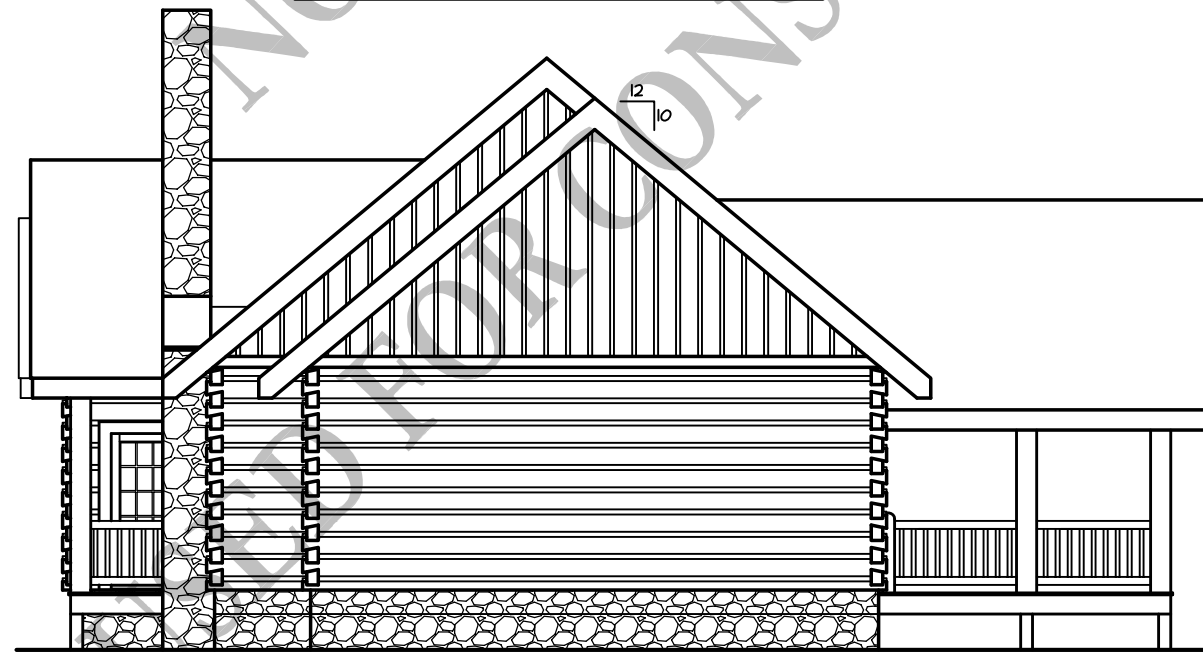

Meadowbrook  
(1,792 S.F.)

10/28/08

**FRONT ELEVATION**

1/8" = 1'-0"

**RIGHT ELEVATION**

1/8" = 1'-0"

Meadowbrook  
(1,792 S.F.)

10/26/08

REAR ELEVATION

1/8" = 1'-0"

LEFT ELEVATION

1/8" = 1'-0"

Meadowbrook  
(1,792 S.F.)

10/28/08

1st FLOOR PLAN

1/8" = 1'-0"