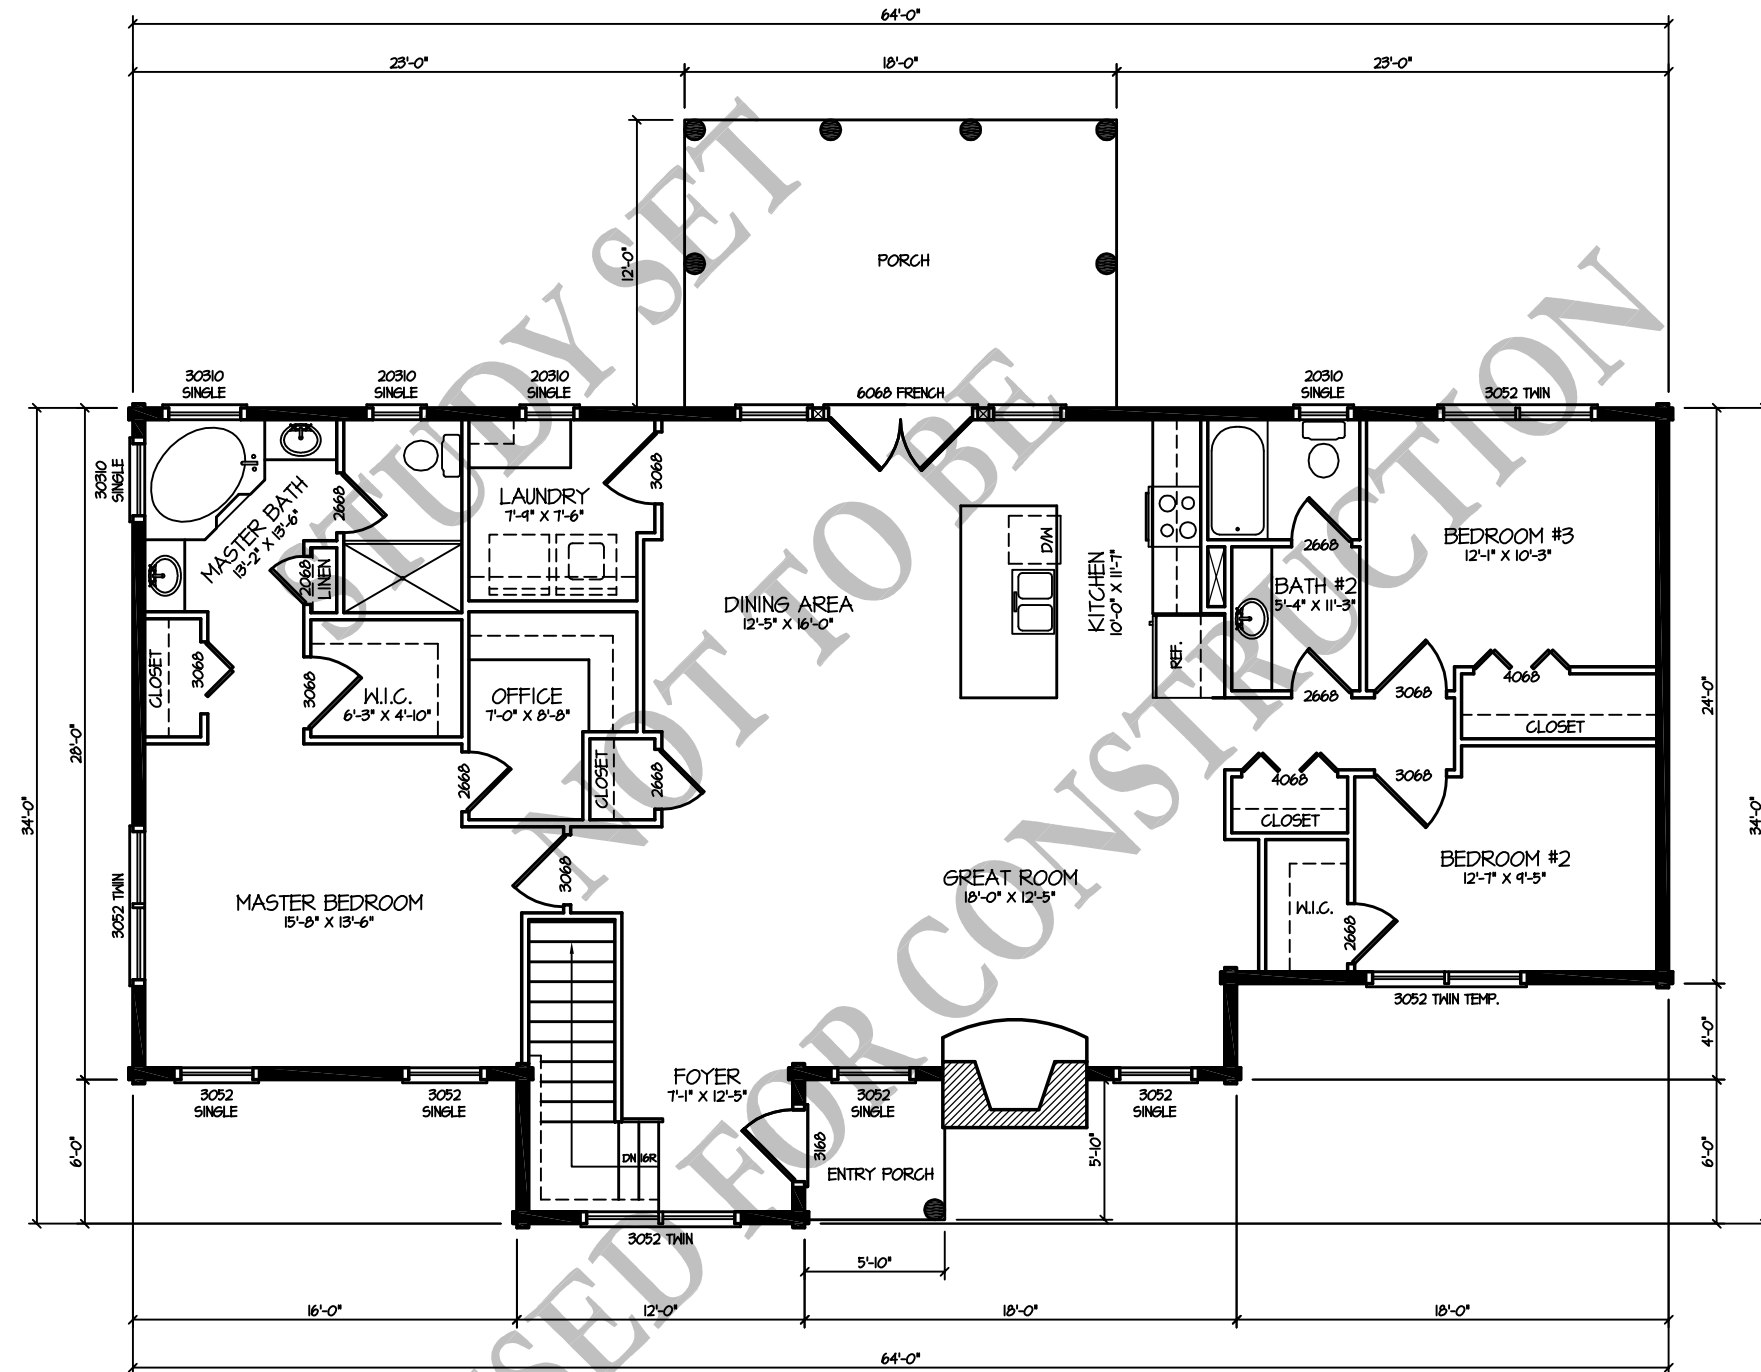

Meadowbrook  
(1,792 S.F.)

10/28/08

**FRONT ELEVATION**

1/8" = 1'-0"

**RIGHT ELEVATION**

1/8" = 1'-0"

Meadowbrook  
(1,792 S.F.)

10/26/08

REAR ELEVATION

1/8" = 1'-0"

LEFT ELEVATION

1/8" = 1'-0"

Meadowbrook  
(1,792 S.F.)

10/28/08

1st FLOOR PLAN

1/8" = 1'-0"