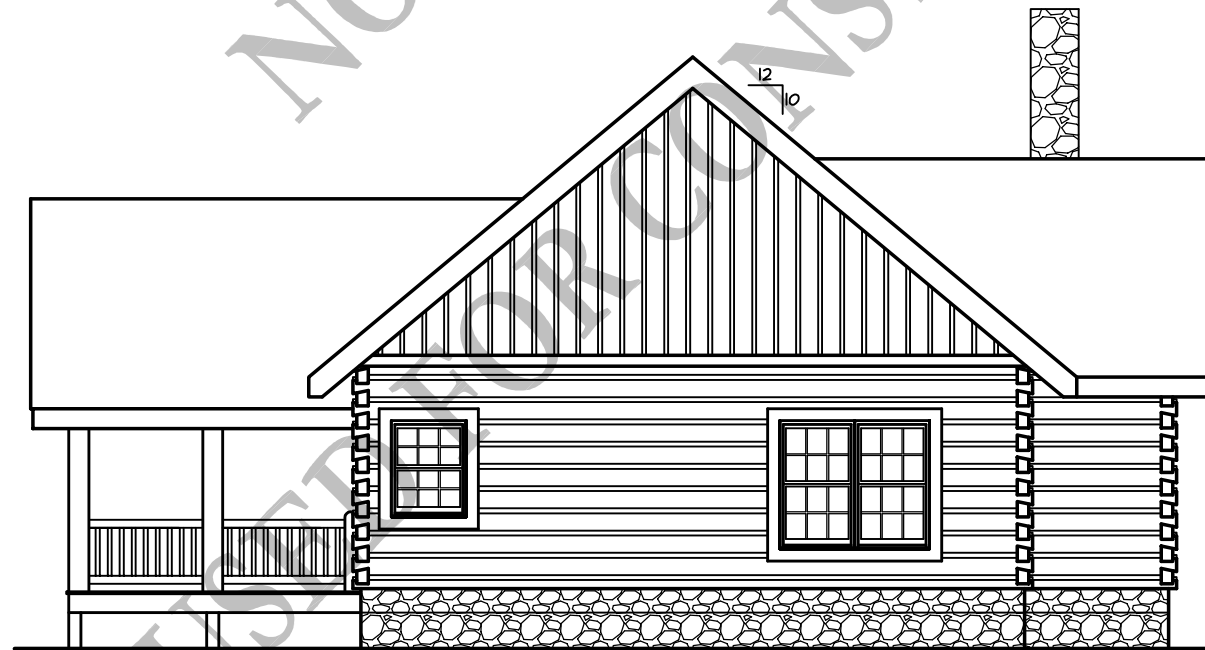

Meadowbrook  
(1,792 S.F.)

10/28/08

**FRONT ELEVATION**

1/8" = 1'-0"

**RIGHT ELEVATION**

1/8" = 1'-0"

Meadowbrook  
(1,792 S.F.)

10/26/08

REAR ELEVATION

1/8" = 1'-0"

LEFT ELEVATION

1/8" = 1'-0"

Meadowbrook  
(1,792 S.F.)

10/28/08

1st FLOOR PLAN

1/8" = 1'-0"