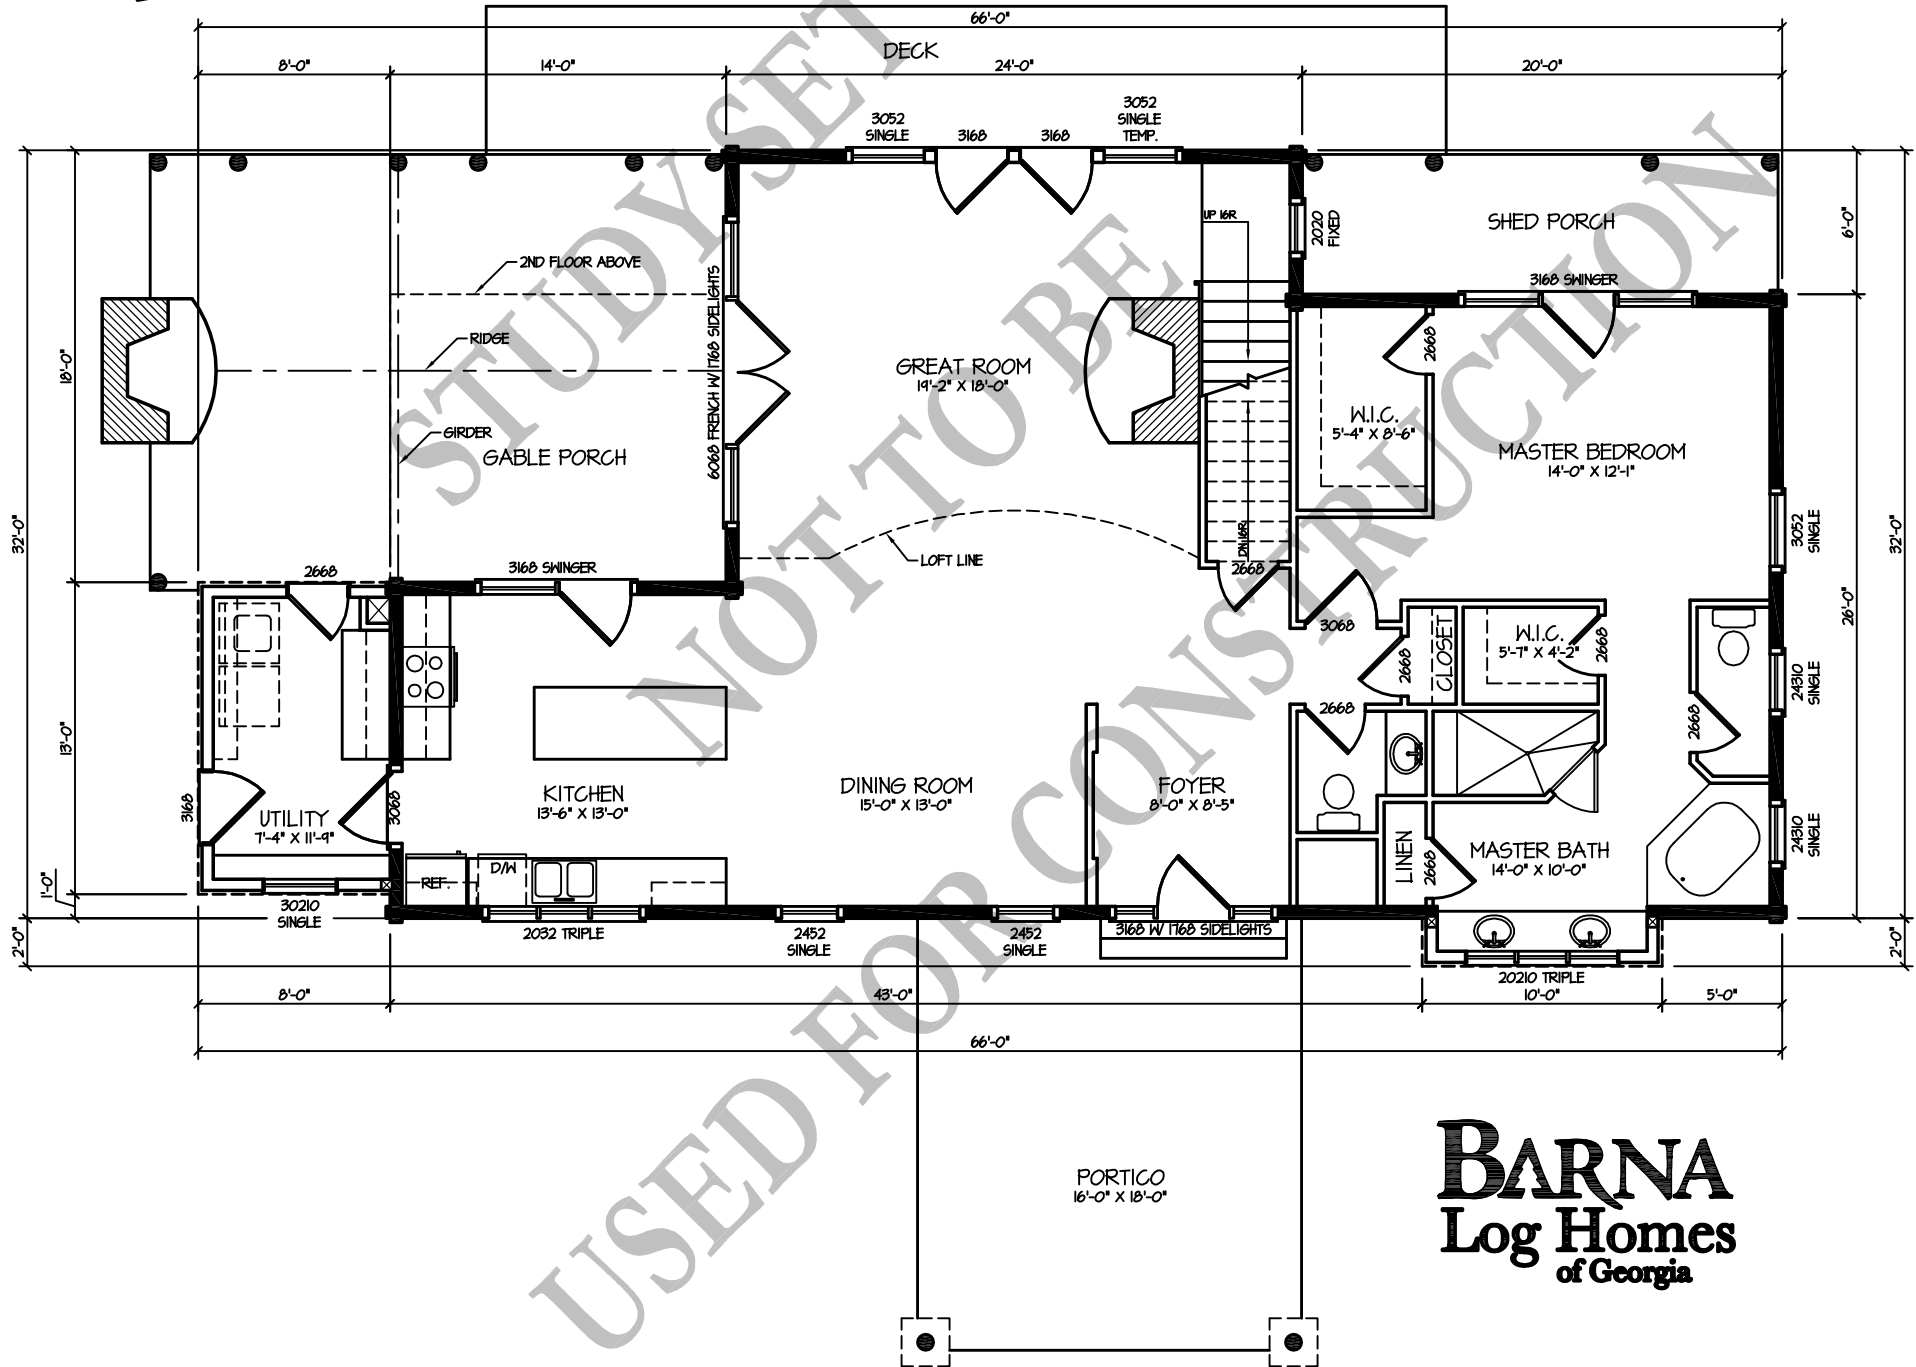

**Pinnacle Lodge**  
(2,730 S.F.)

6/26/08

**BARNA**  
Log Homes  
of Georgia

**Pinnacle Lodge**  
(2,730 S.F.)

6/26/08

**REAR ELEVATION**

1/8" = 1'-0"

**BARNA**  
Log Homes  
of Georgia

**Pinnacle Lodge**  
(2,730 S.F.)

6/26/08

**RIGHT ELEVATION**

1/8" = 1'-0"

**BARNA**  
Log Homes  
of Georgia

**Pinnacle Lodge**  
(2,730 S.F.)

6/26/08

**LEFT ELEVATION**

1/8" = 1'-0"

**BARNA**  
Log Homes  
of Georgia

1st FLOOR PLAN  
(1,608 S.F.)

1/8" = 1'-0"

**BARNA**  
Log Homes  
of Georgia

# Pinnacle Lodge

6/26/08

**2nd FLOOR PLAN**  
(1,012 S.F.)

1/8" = 1'-0"

**BARNA**  
Log Homes  
of Georgia