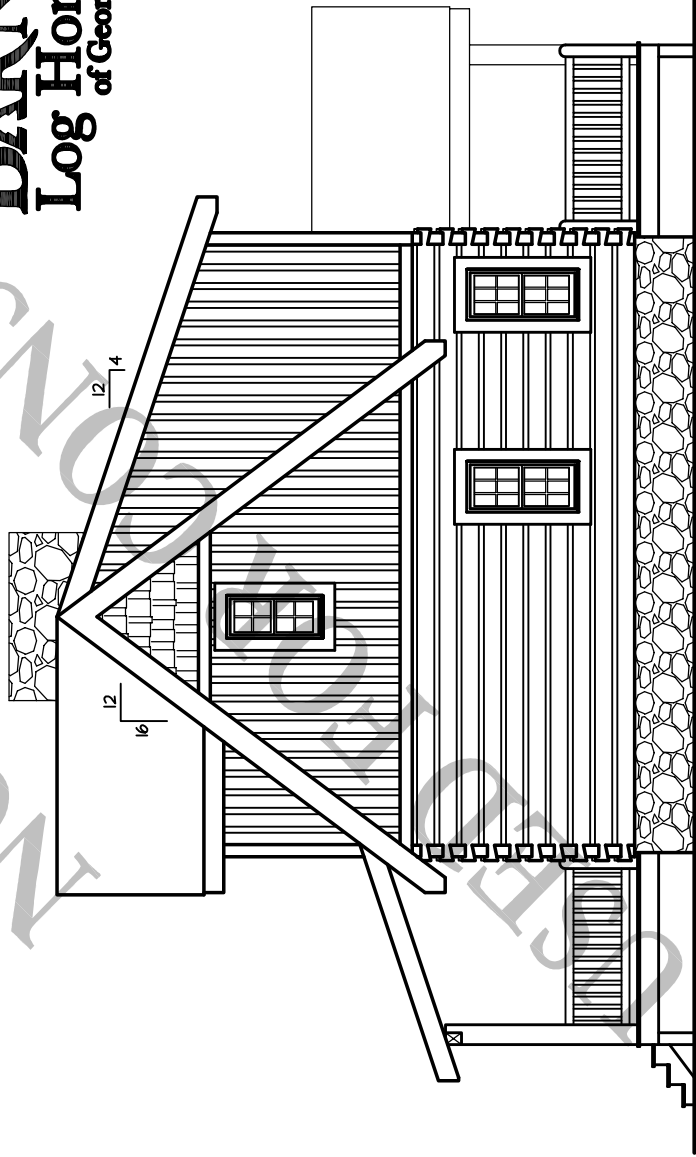

Rainbow Cabin
(1,488 S.F.)

09/28/04

FRONT ELEVATION

1/8" = 1'-0"

BARNA
Log Homes
of Georgia

RIGHT ELEVATION

1/8" = 1'-0"

Rainbow Cabin

(1488 S.F.)

09/28/04

REAR ELEVATION

1/8" = 1'-0"

BARNA
Log Homes
of Georgia

LEFT ELEVATION

1/8" = 1'-0"

Rainbow Cabin

08/28/04

1st FLOOR PLAN

(956 S.F.)

1/8" = 1'-0"

BARNA

Log Homes
of Georgia

Rainbow Cabin

08/28/04

2nd FLOOR PLAN (532 S.F.)

1/8" = 1'-0"

BARNA

Log Homes
of Georgia