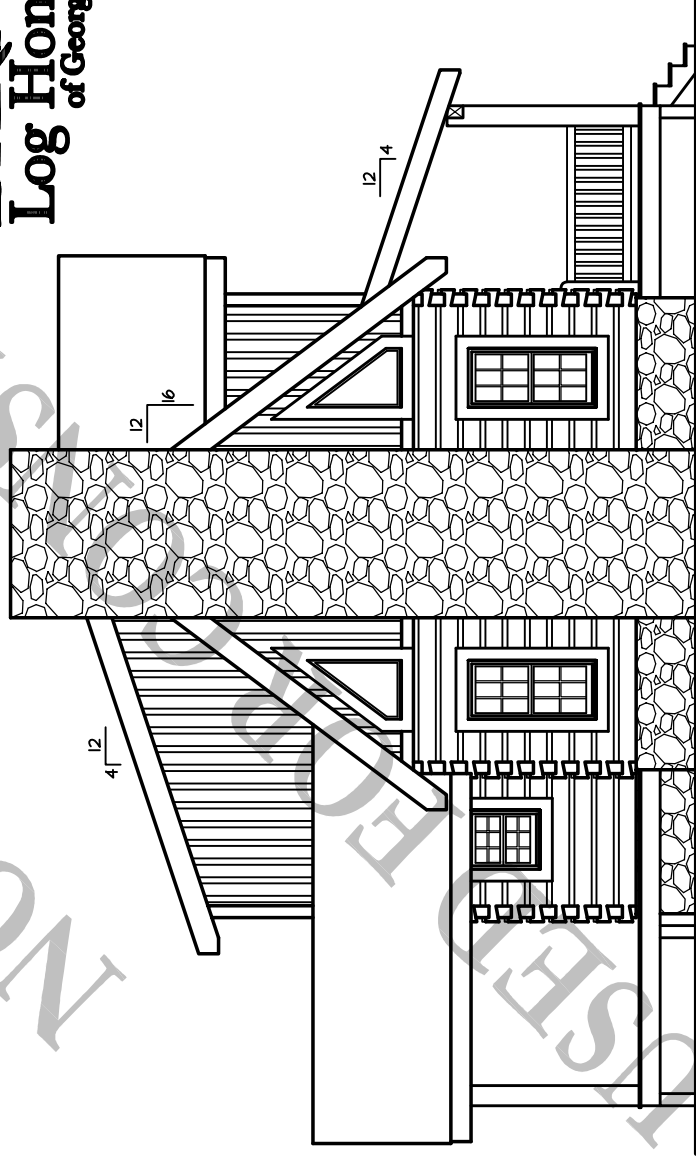

Rainbow Cabin
(1,488 S.F.)

09/28/04

FRONT ELEVATION

1/8" = 1'-0"

BARNA
Log Homes
of Georgia

RIGHT ELEVATION

1/8" = 1'-0"

Rainbow Cabin

(1488 S.F.)

09/28/04

REAR ELEVATION

1/8" = 1'-0"

BARNA
Log Homes
of Georgia

LEFT ELEVATION

1/8" = 1'-0"

Rainbow Cabin

08/28/04

1st FLOOR PLAN

(956 S.F.)

1/8" = 1'-0"

BARNA

Log Homes
of Georgia

Rainbow Cabin

08/28/04