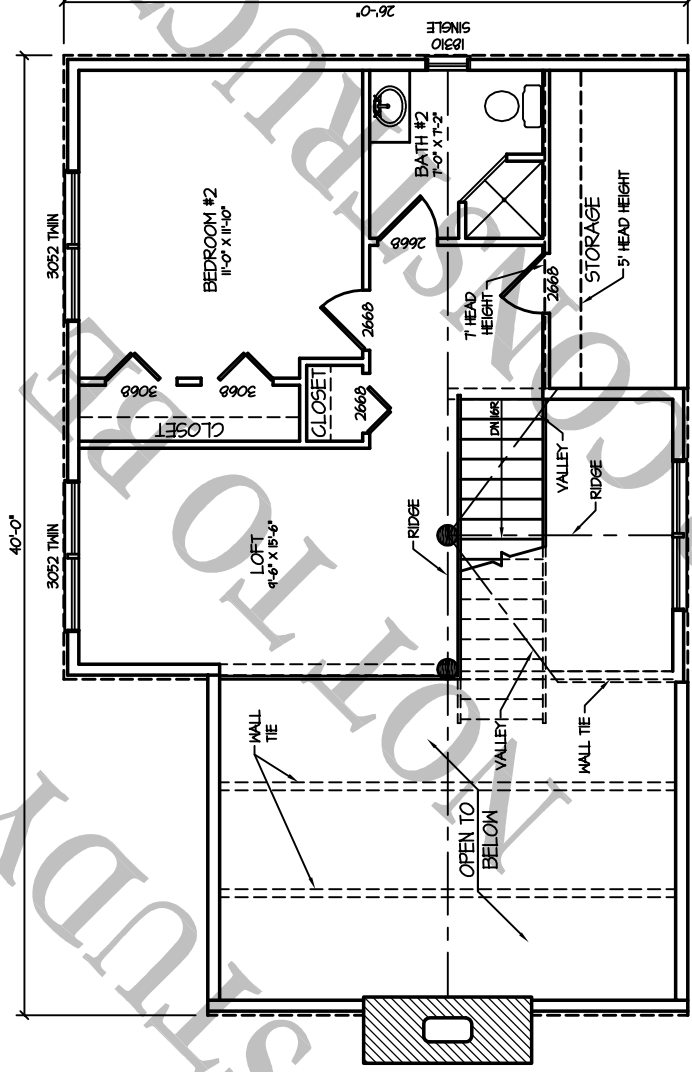

Rainbow Cabin
(1,488 S.F.)

09/28/04

FRONT ELEVATION

1/8" = 1'-0"

BARNA
Log Homes
of Georgia

RIGHT ELEVATION

1/8" = 1'-0"

Rainbow Cabin

(1488 S.F.)

09/28/04

REAR ELEVATION

1/8" = 1'-0"

BARNA
Log Homes
of Georgia

LEFT ELEVATION

1/8" = 1'-0"

Rainbow Cabin

08/28/04

1st FLOOR PLAN

(956 S.F.)

1/8" = 1'-0"

BARNA

Log Homes
of Georgia

Rainbow Cabin

08/28/04

2nd FLOOR PLAN (532 S.F.)

1/8" = 1'-0"

BARNA

Log Homes
of Georgia