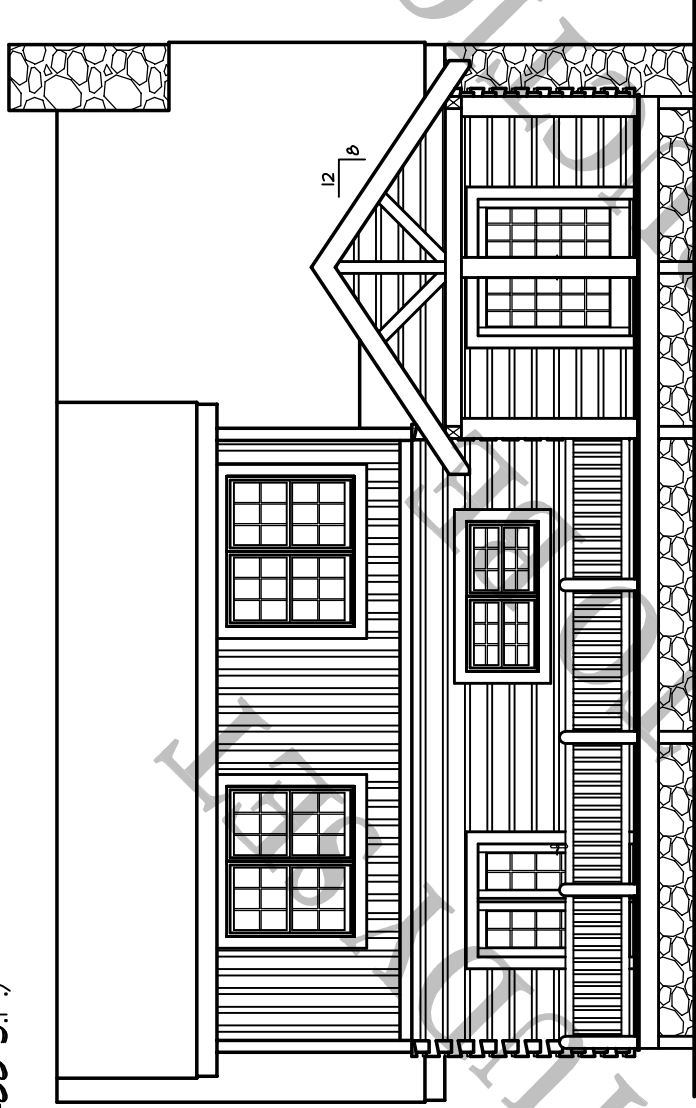

Rainbow Cabin
(1,488 S.F.)

09/28/04

FRONT ELEVATION

1/8" = 1'-0"

BARNA
Log Homes
of Georgia

RIGHT ELEVATION

1/8" = 1'-0"

Rainbow Cabin

(1488 S.F.)

09/28/04

REAR ELEVATION

1/8" = 1'-0"

BARNA
Log Homes
of Georgia

LEFT ELEVATION

1/8" = 1'-0"

Rainbow Cabin

08/28/04

1st FLOOR PLAN

(956 S.F.)

1/8" = 1'-0"

BARNA

Log Homes
of Georgia

Rainbow Cabin

08/28/04

2nd FLOOR PLAN (532 S.F.)

1/8" = 1'-0"

BARNA

Log Homes
of Georgia