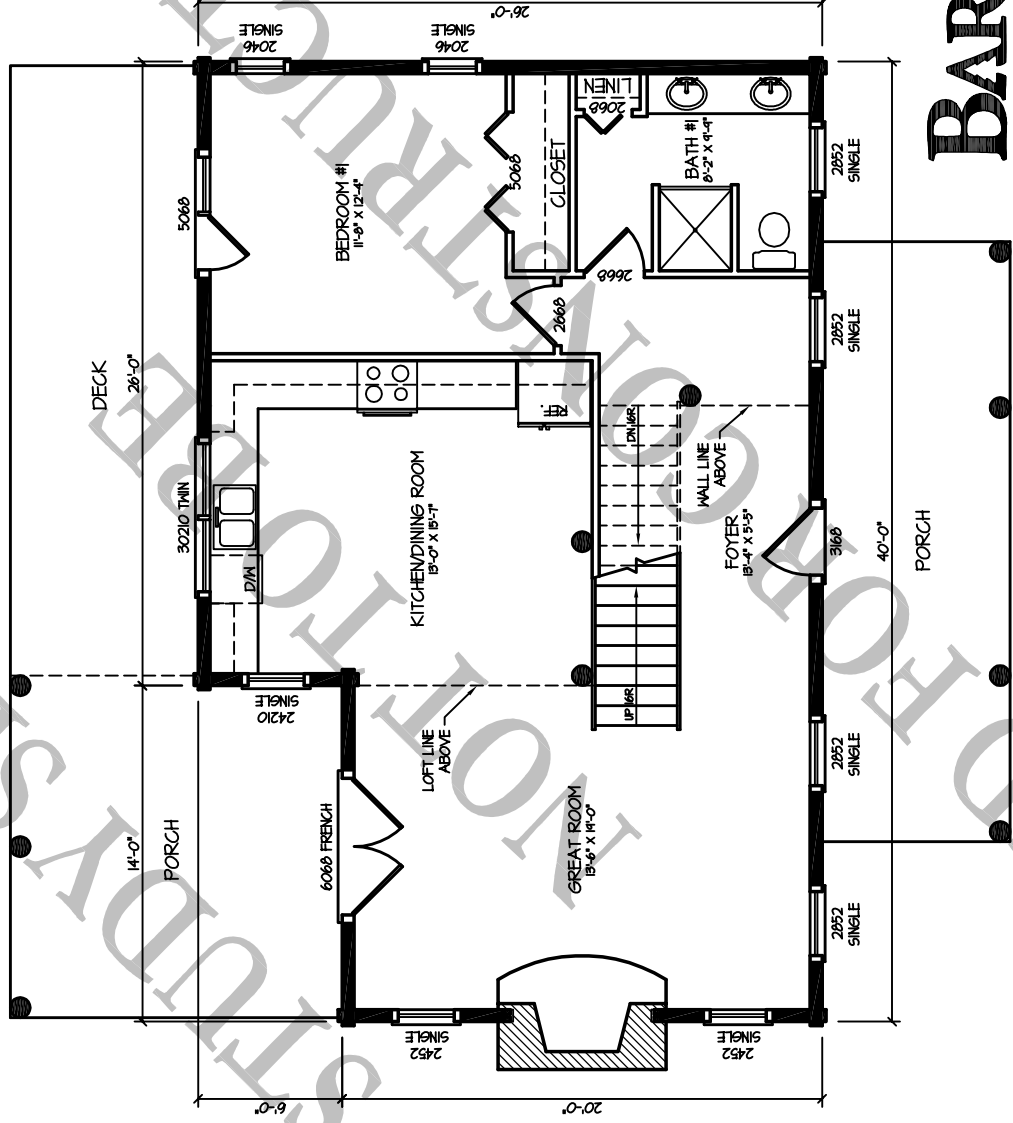

Rainbow Cabin
(1,488 S.F.)

09/28/04

FRONT ELEVATION

1/8" = 1'-0"

BARNA
Log Homes
of Georgia

RIGHT ELEVATION

1/8" = 1'-0"

Rainbow Cabin

(1488 S.F.)

09/28/04

REAR ELEVATION

1/8" = 1'-0"

BARNA
Log Homes
of Georgia

LEFT ELEVATION

1/8" = 1'-0"

Rainbow Cabin

08/28/04

1st FLOOR PLAN

(956 S.F.)

1/8" = 1'-0"

BARNA

Log Homes
of Georgia

Rainbow Cabin

08/28/04

2nd FLOOR PLAN (532 S.F.)

1/8" = 1'-0"

BARNA

Log Homes
of Georgia