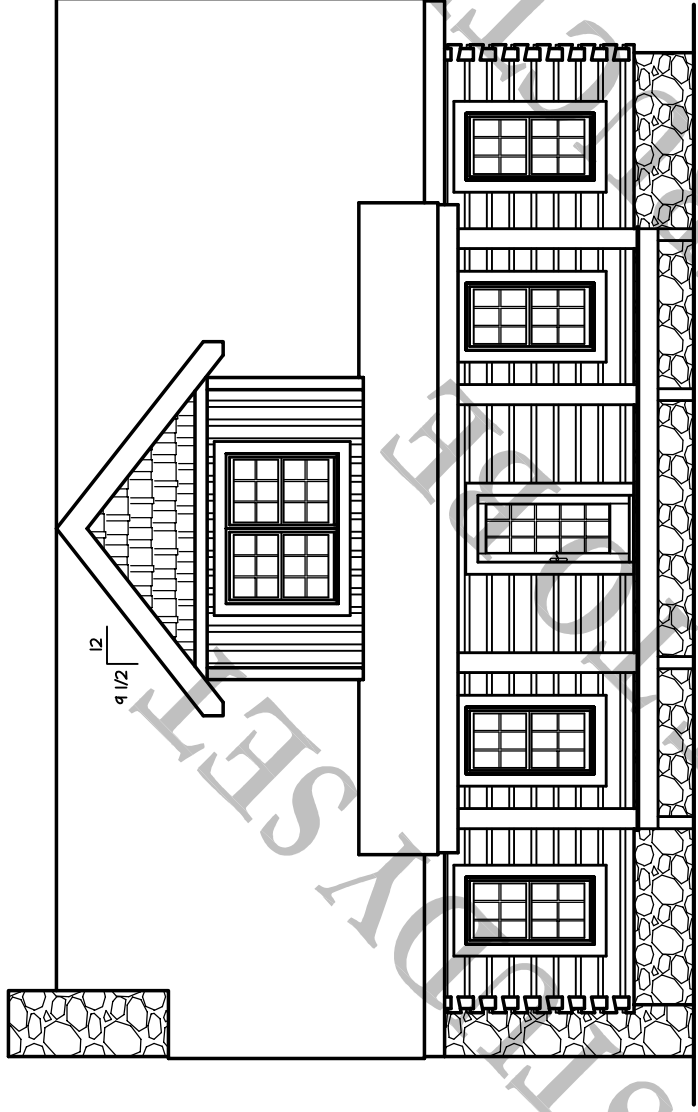

Rainbow Cabin
(1,488 S.F.)

09/28/04

FRONT ELEVATION

1/8" = 1'-0"

BARNA
Log Homes
of Georgia

RIGHT ELEVATION

1/8" = 1'-0"

Rainbow Cabin

(1488 S.F.)

09/28/04

REAR ELEVATION

1/8" = 1'-0"

BARNA
Log Homes
of Georgia

LEFT ELEVATION

1/8" = 1'-0"

Rainbow Cabin

08/28/04

1st FLOOR PLAN

(956 S.F.)

1/8" = 1'-0"

BARNA

Log Homes
of Georgia

Rainbow Cabin

08/28/04

2nd FLOOR PLAN (532 S.F.)

1/8" = 1'-0"

BARNA

Log Homes
of Georgia