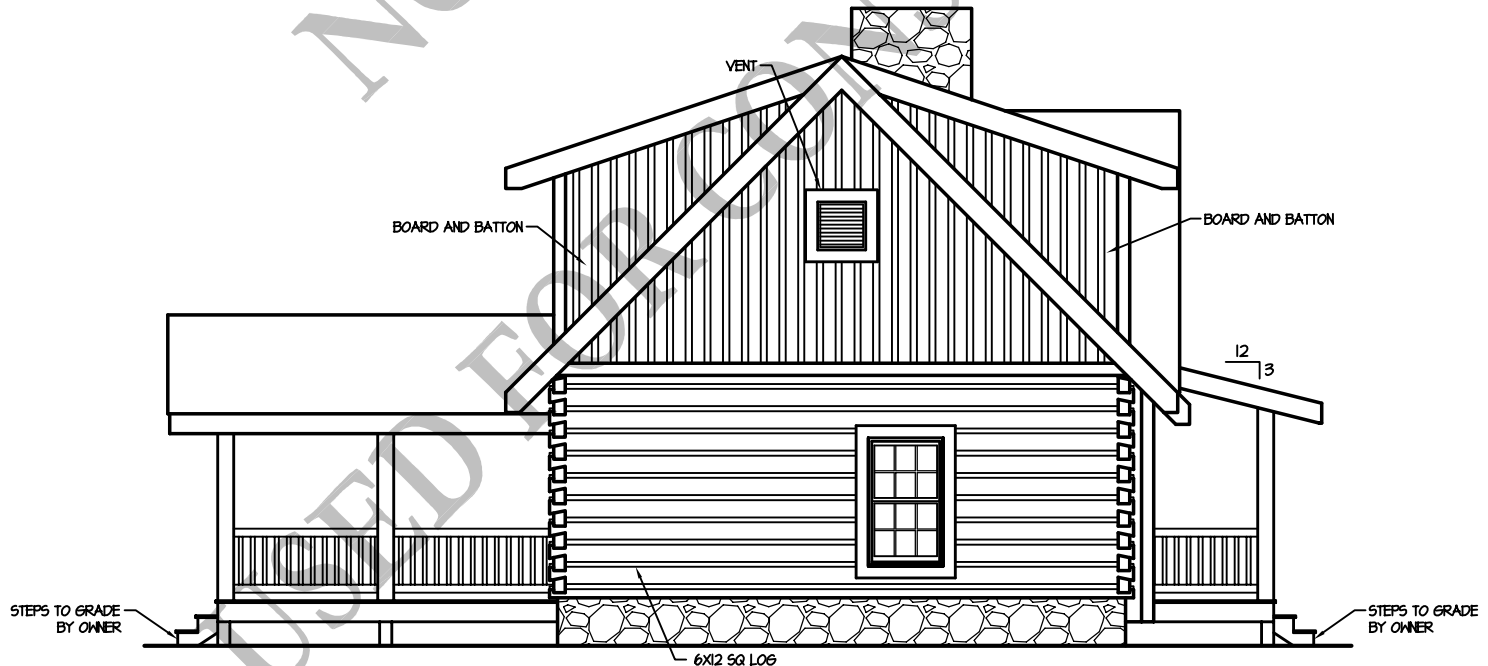

Raspberry Cabin

(1,249 S.F.)

05/01/09

FRONT ELEVATION

1/8" = 1'-0"

RIGHT ELEVATION

1/8" = 1'-0"

Raspberry Cabin

(1,249 S.F.)

05/01/04

REAR ELEVATION

1/8" = 1'-0"

LEFT ELEVATION

1/8" = 1'-0"

Raspberry Cabin

05/01/09

1st FLOOR PLAN
(774 S.F.)

1/8" = 1'-0"

Raspberry Cabin

05/07/09

2nd FLOOR PLAN
(475 S.F.)

1/8" = 1'-0"