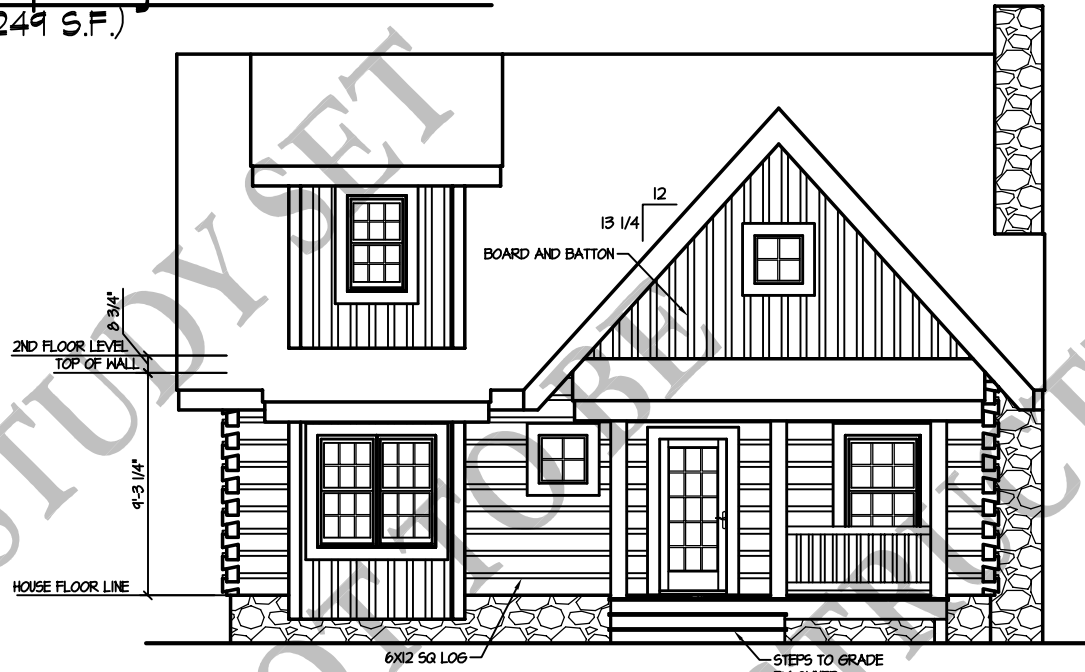

Raspberry Cabin

(1,249 S.F.)

05/01/09

FRONT ELEVATION

1/8" = 1'-0"

RIGHT ELEVATION

1/8" = 1'-0"

Raspberry Cabin

(1,249 S.F.)

05/01/04

REAR ELEVATION

1/8" = 1'-0"

LEFT ELEVATION

1/8" = 1'-0"

Raspberry Cabin

05/01/09

1st FLOOR PLAN
(774 S.F.)

1/8" = 1'-0"

Raspberry Cabin

05/07/09

2nd FLOOR PLAN
(475 S.F.)

1/8" = 1'-0"