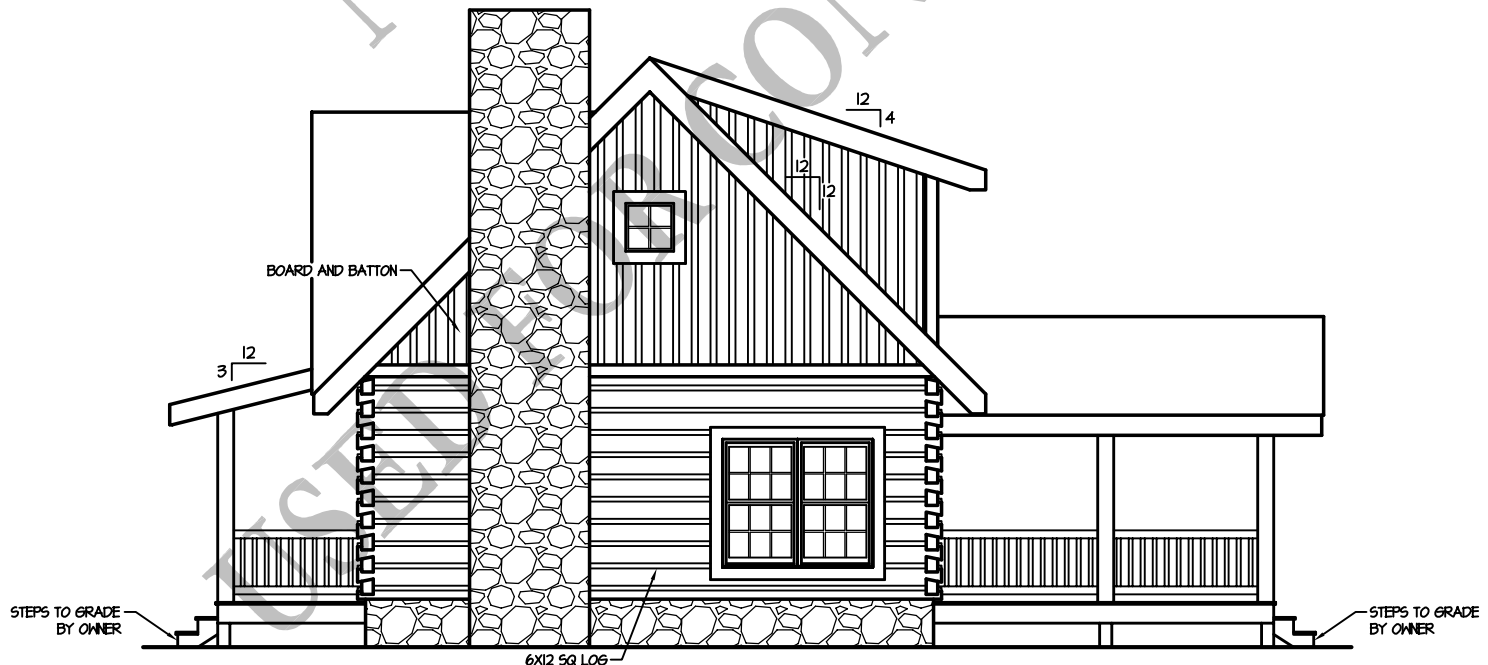

Raspberry Cabin

(1,249 S.F.)

05/01/09

FRONT ELEVATION

1/8" = 1'-0"

RIGHT ELEVATION

1/8" = 1'-0"

Raspberry Cabin

(1,249 S.F.)

05/01/04

REAR ELEVATION

1/8" = 1'-0"

LEFT ELEVATION

1/8" = 1'-0"

Raspberry Cabin

05/01/09

1st FLOOR PLAN
(774 S.F.)

1/8" = 1'-0"

Raspberry Cabin

05/07/09

2nd FLOOR PLAN
(475 S.F.)

1/8" = 1'-0"