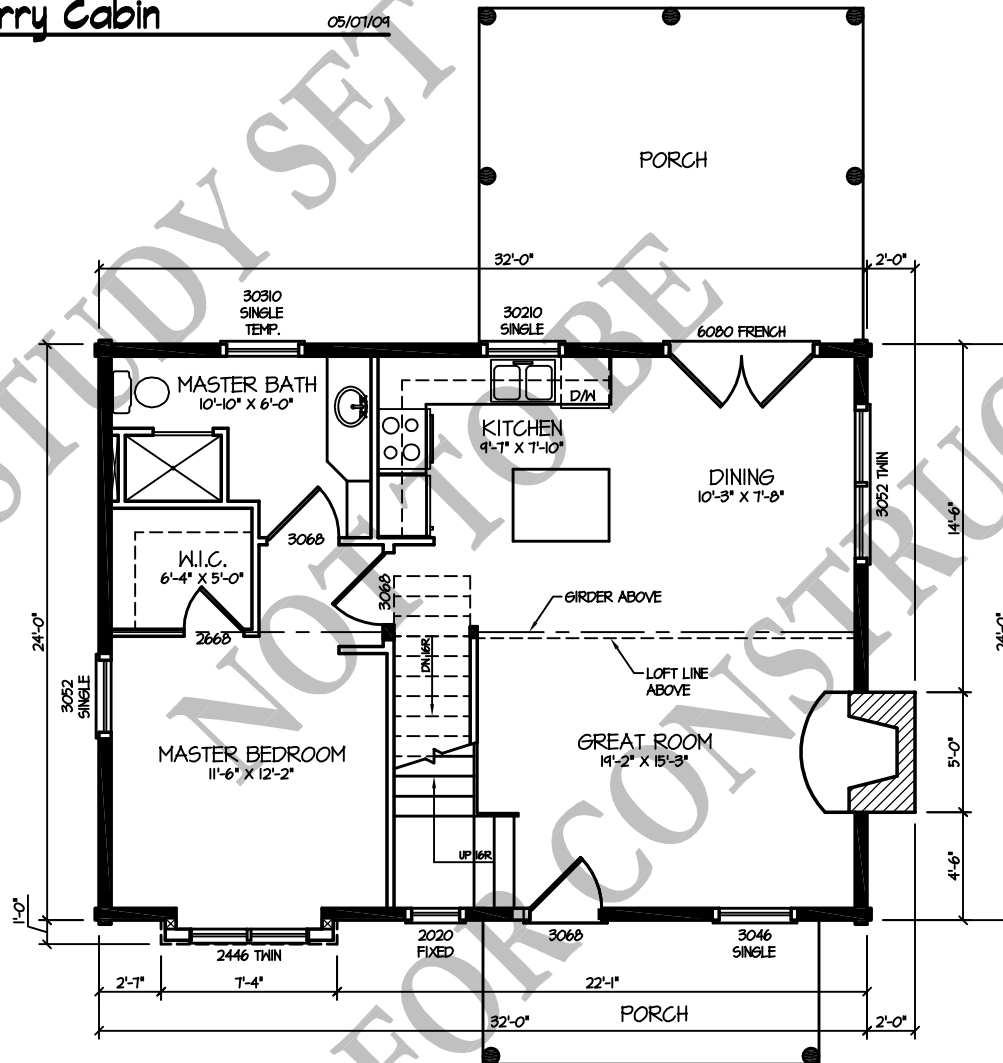

Raspberry Cabin

(1,249 S.F.)

05/01/09

FRONT ELEVATION

1/8" = 1'-0"

RIGHT ELEVATION

1/8" = 1'-0"

Raspberry Cabin

(1,249 S.F.)

05/01/04

REAR ELEVATION

1/8" = 1'-0"

LEFT ELEVATION

1/8" = 1'-0"

Raspberry Cabin

05/01/09

1st FLOOR PLAN
(774 S.F.)

1/8" = 1'-0"

Raspberry Cabin

05/07/09

2nd FLOOR PLAN
(475 S.F.)

1/8" = 1'-0"