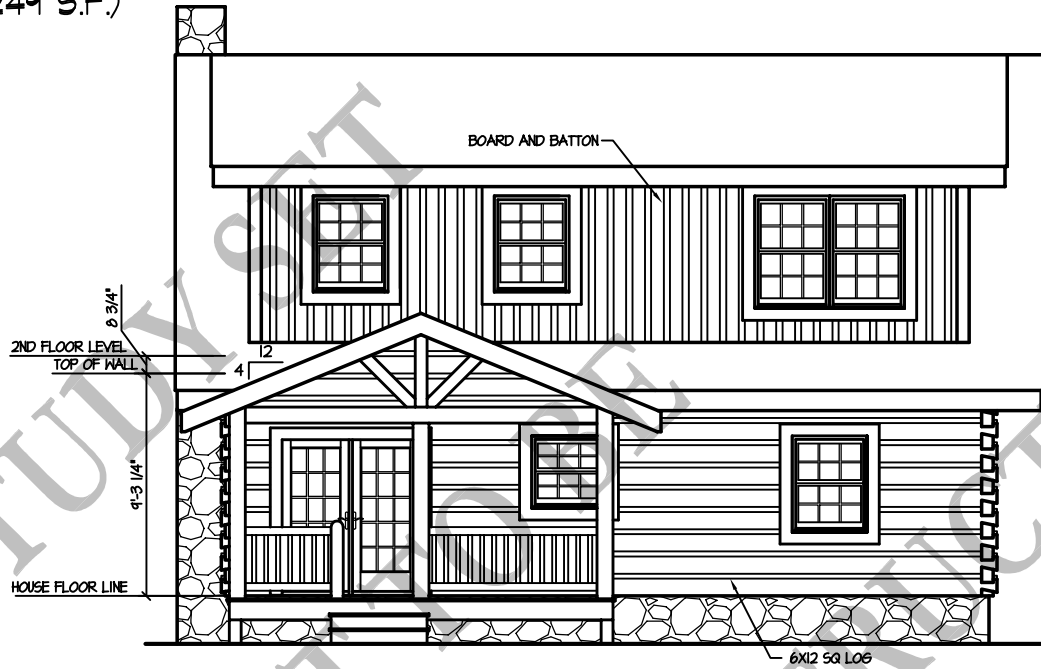

Raspberry Cabin

(1,249 S.F.)

05/01/09

FRONT ELEVATION

1/8" = 1'-0"

RIGHT ELEVATION

1/8" = 1'-0"

Raspberry Cabin

(1,249 S.F.)

05/01/04

REAR ELEVATION

1/8" = 1'-0"

LEFT ELEVATION

1/8" = 1'-0"

Raspberry Cabin

05/01/09

1st FLOOR PLAN
(774 S.F.)

1/8" = 1'-0"

Raspberry Cabin

05/07/09

2nd FLOOR PLAN
(475 S.F.)

1/8" = 1'-0"