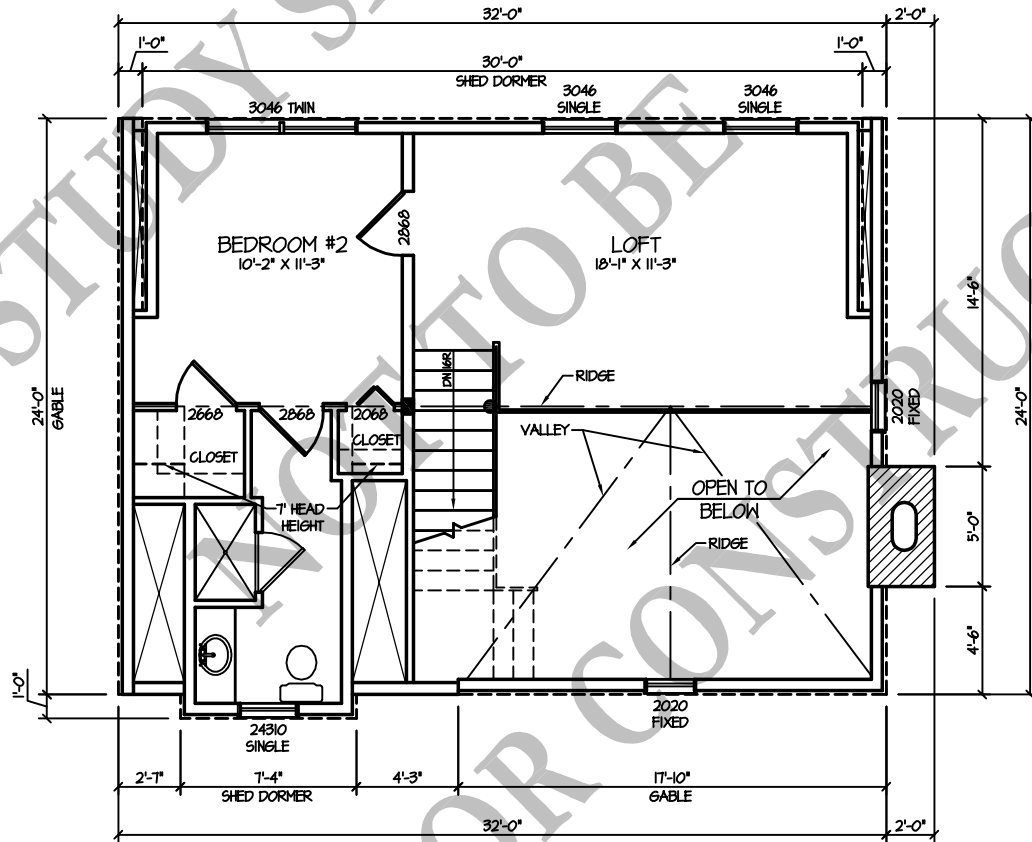

Raspberry Cabin

(1,249 S.F.)

05/01/09

FRONT ELEVATION

1/8" = 1'-0"

RIGHT ELEVATION

1/8" = 1'-0"

Raspberry Cabin

(1,249 S.F.)

05/01/04

REAR ELEVATION

1/8" = 1'-0"

LEFT ELEVATION

1/8" = 1'-0"

Raspberry Cabin

05/01/09

1st FLOOR PLAN
(774 S.F.)

1/8" = 1'-0"

Raspberry Cabin

05/07/09

2nd FLOOR PLAN
(475 S.F.)

1/8" = 1'-0"