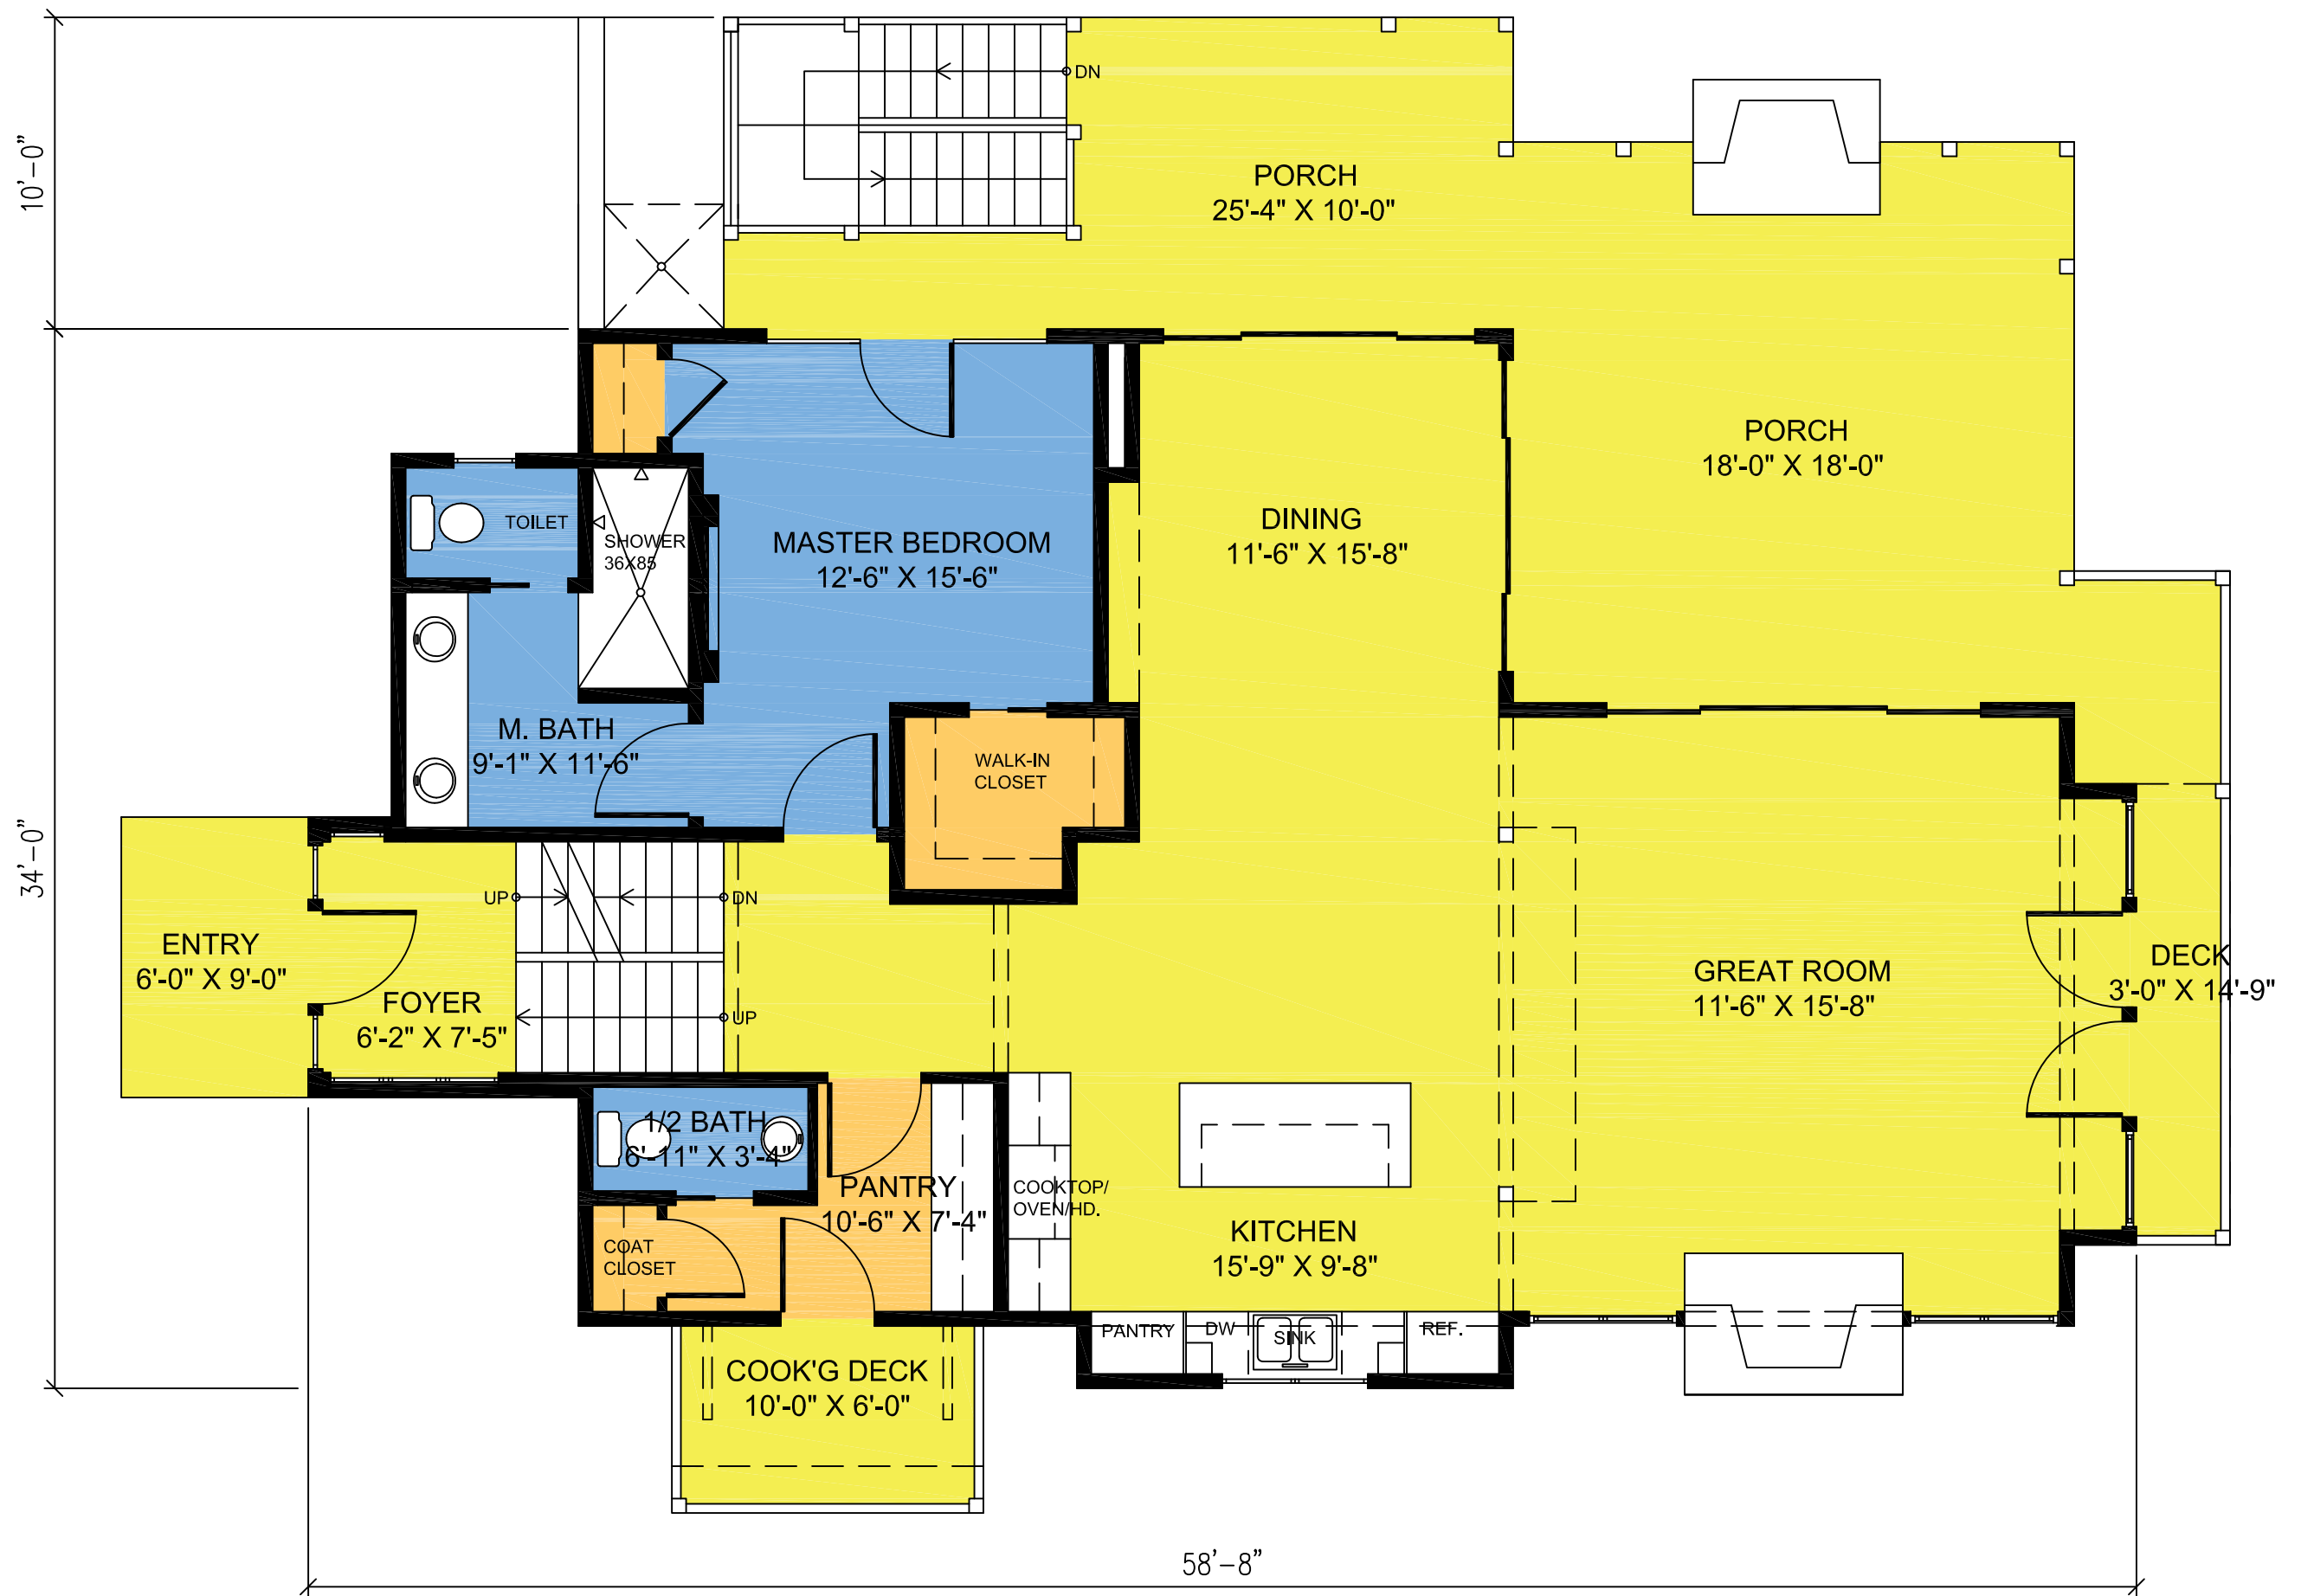

***Terrace Level Floor Plan***

***1/4" = 1'-0"***

***Square Footage: 1,496***

**Main Level Floor Plan**

**1/4" = 1'-0"**

**Square Footage: 1,525**

***Sky Level Floor Plan***

***1/4" = 1'-0"***

***Square Footage: 1,028***