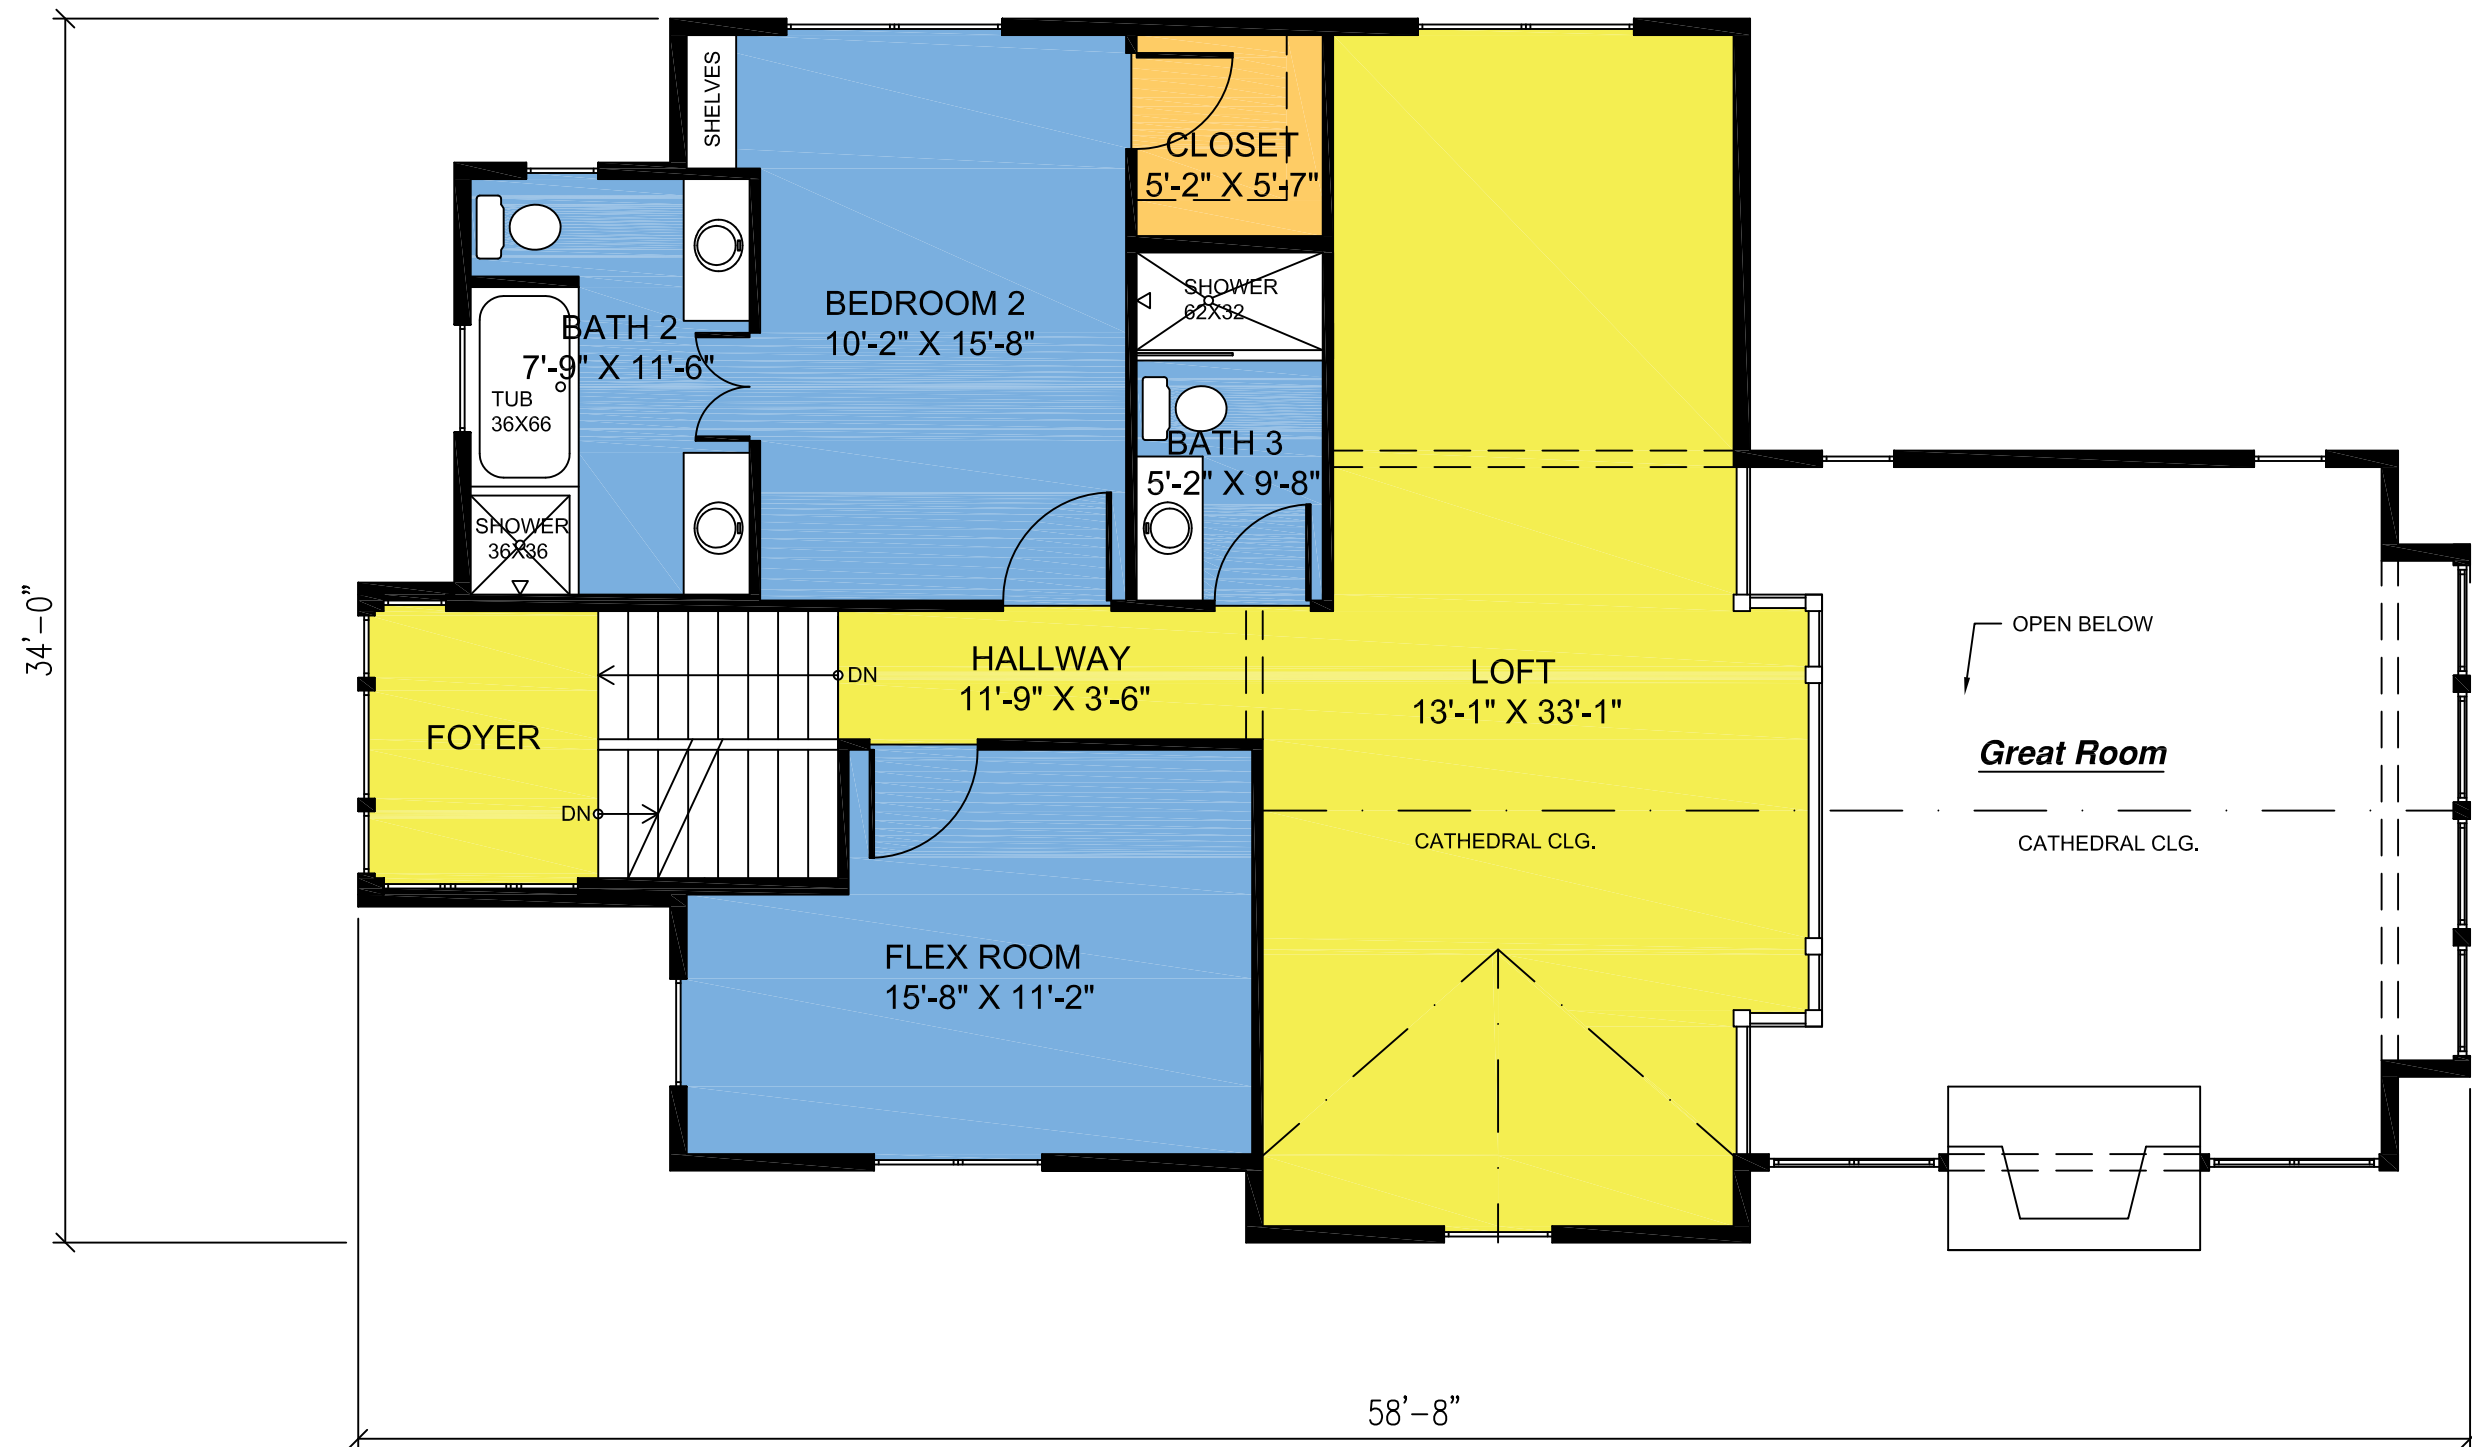

***Terrace Level Floor Plan***

***1/4" = 1'-0"***

***Square Footage: 1,496***

**Main Level Floor Plan**

**1/4" = 1'-0"**

**Square Footage: 1,525**

***Sky Level Floor Plan***

***1/4" = 1'-0"***

***Square Footage: 1,028***