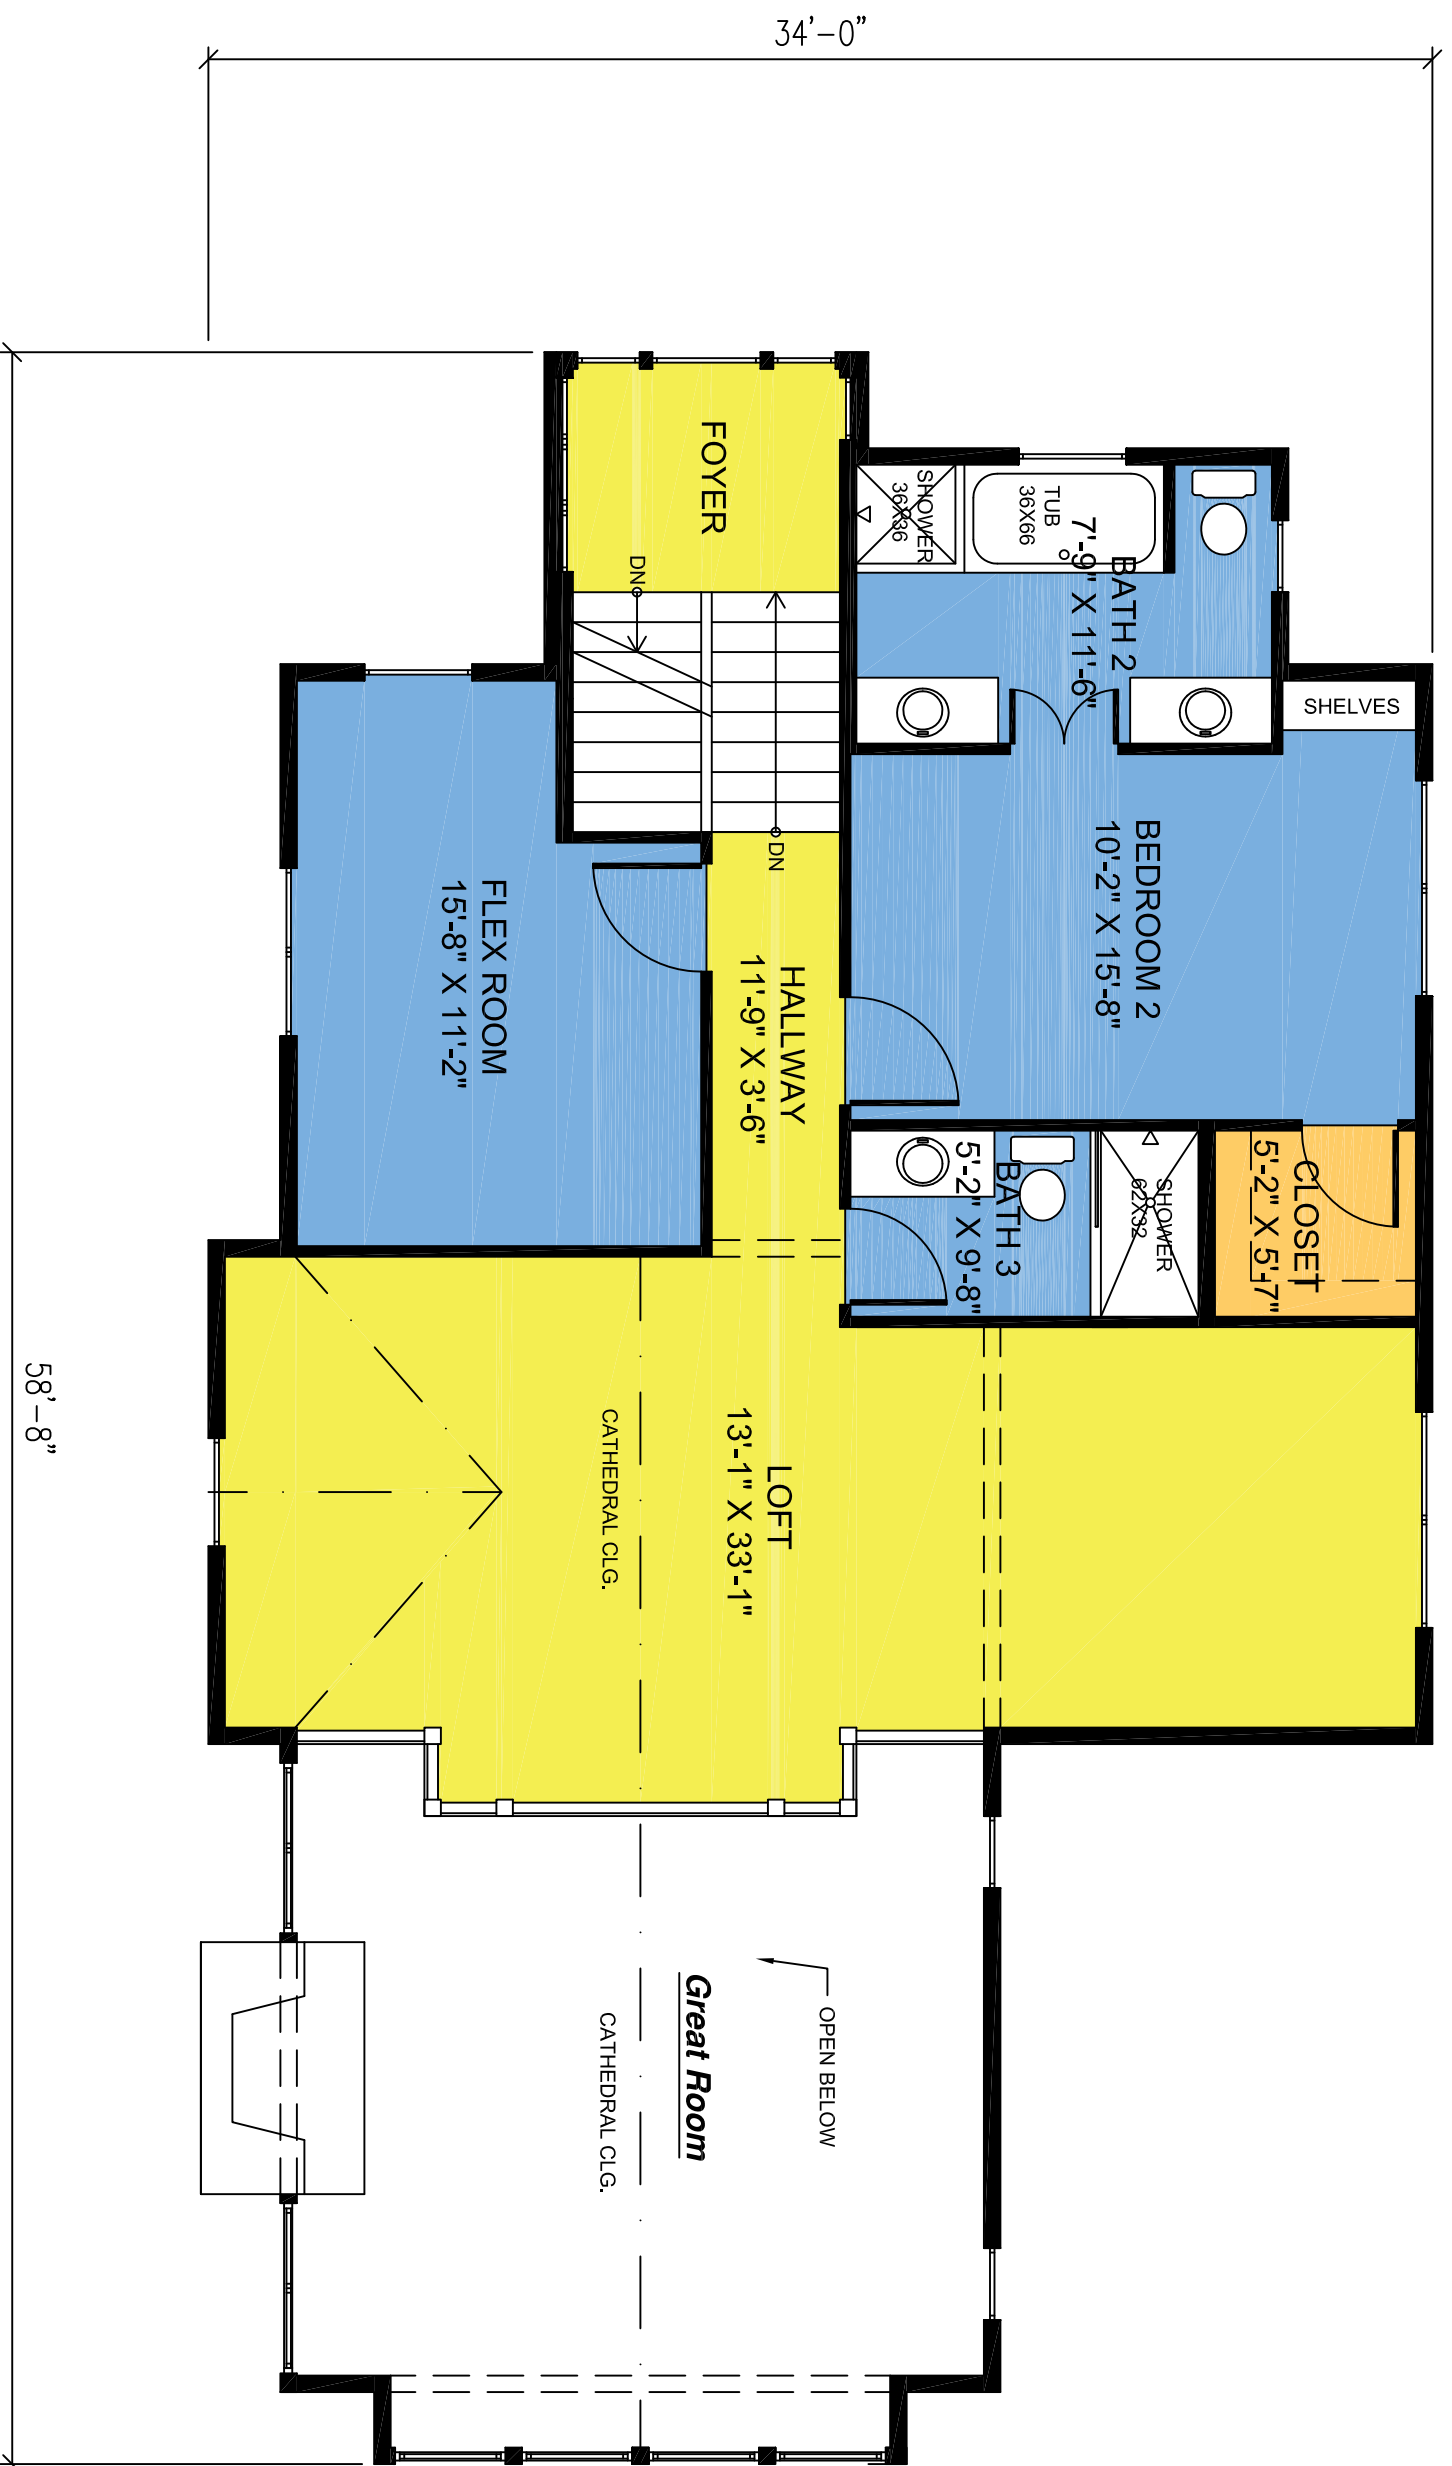

Terrace Level Floor Plan

1/4" = 1'-0"

Square Footage: 1,496

Main Level Floor Plan

1/4" = 1'-0"

Square Footage: 1,525

Sky Level Floor Plan

1/4" = 1'-0"

Square Footage: 1,028