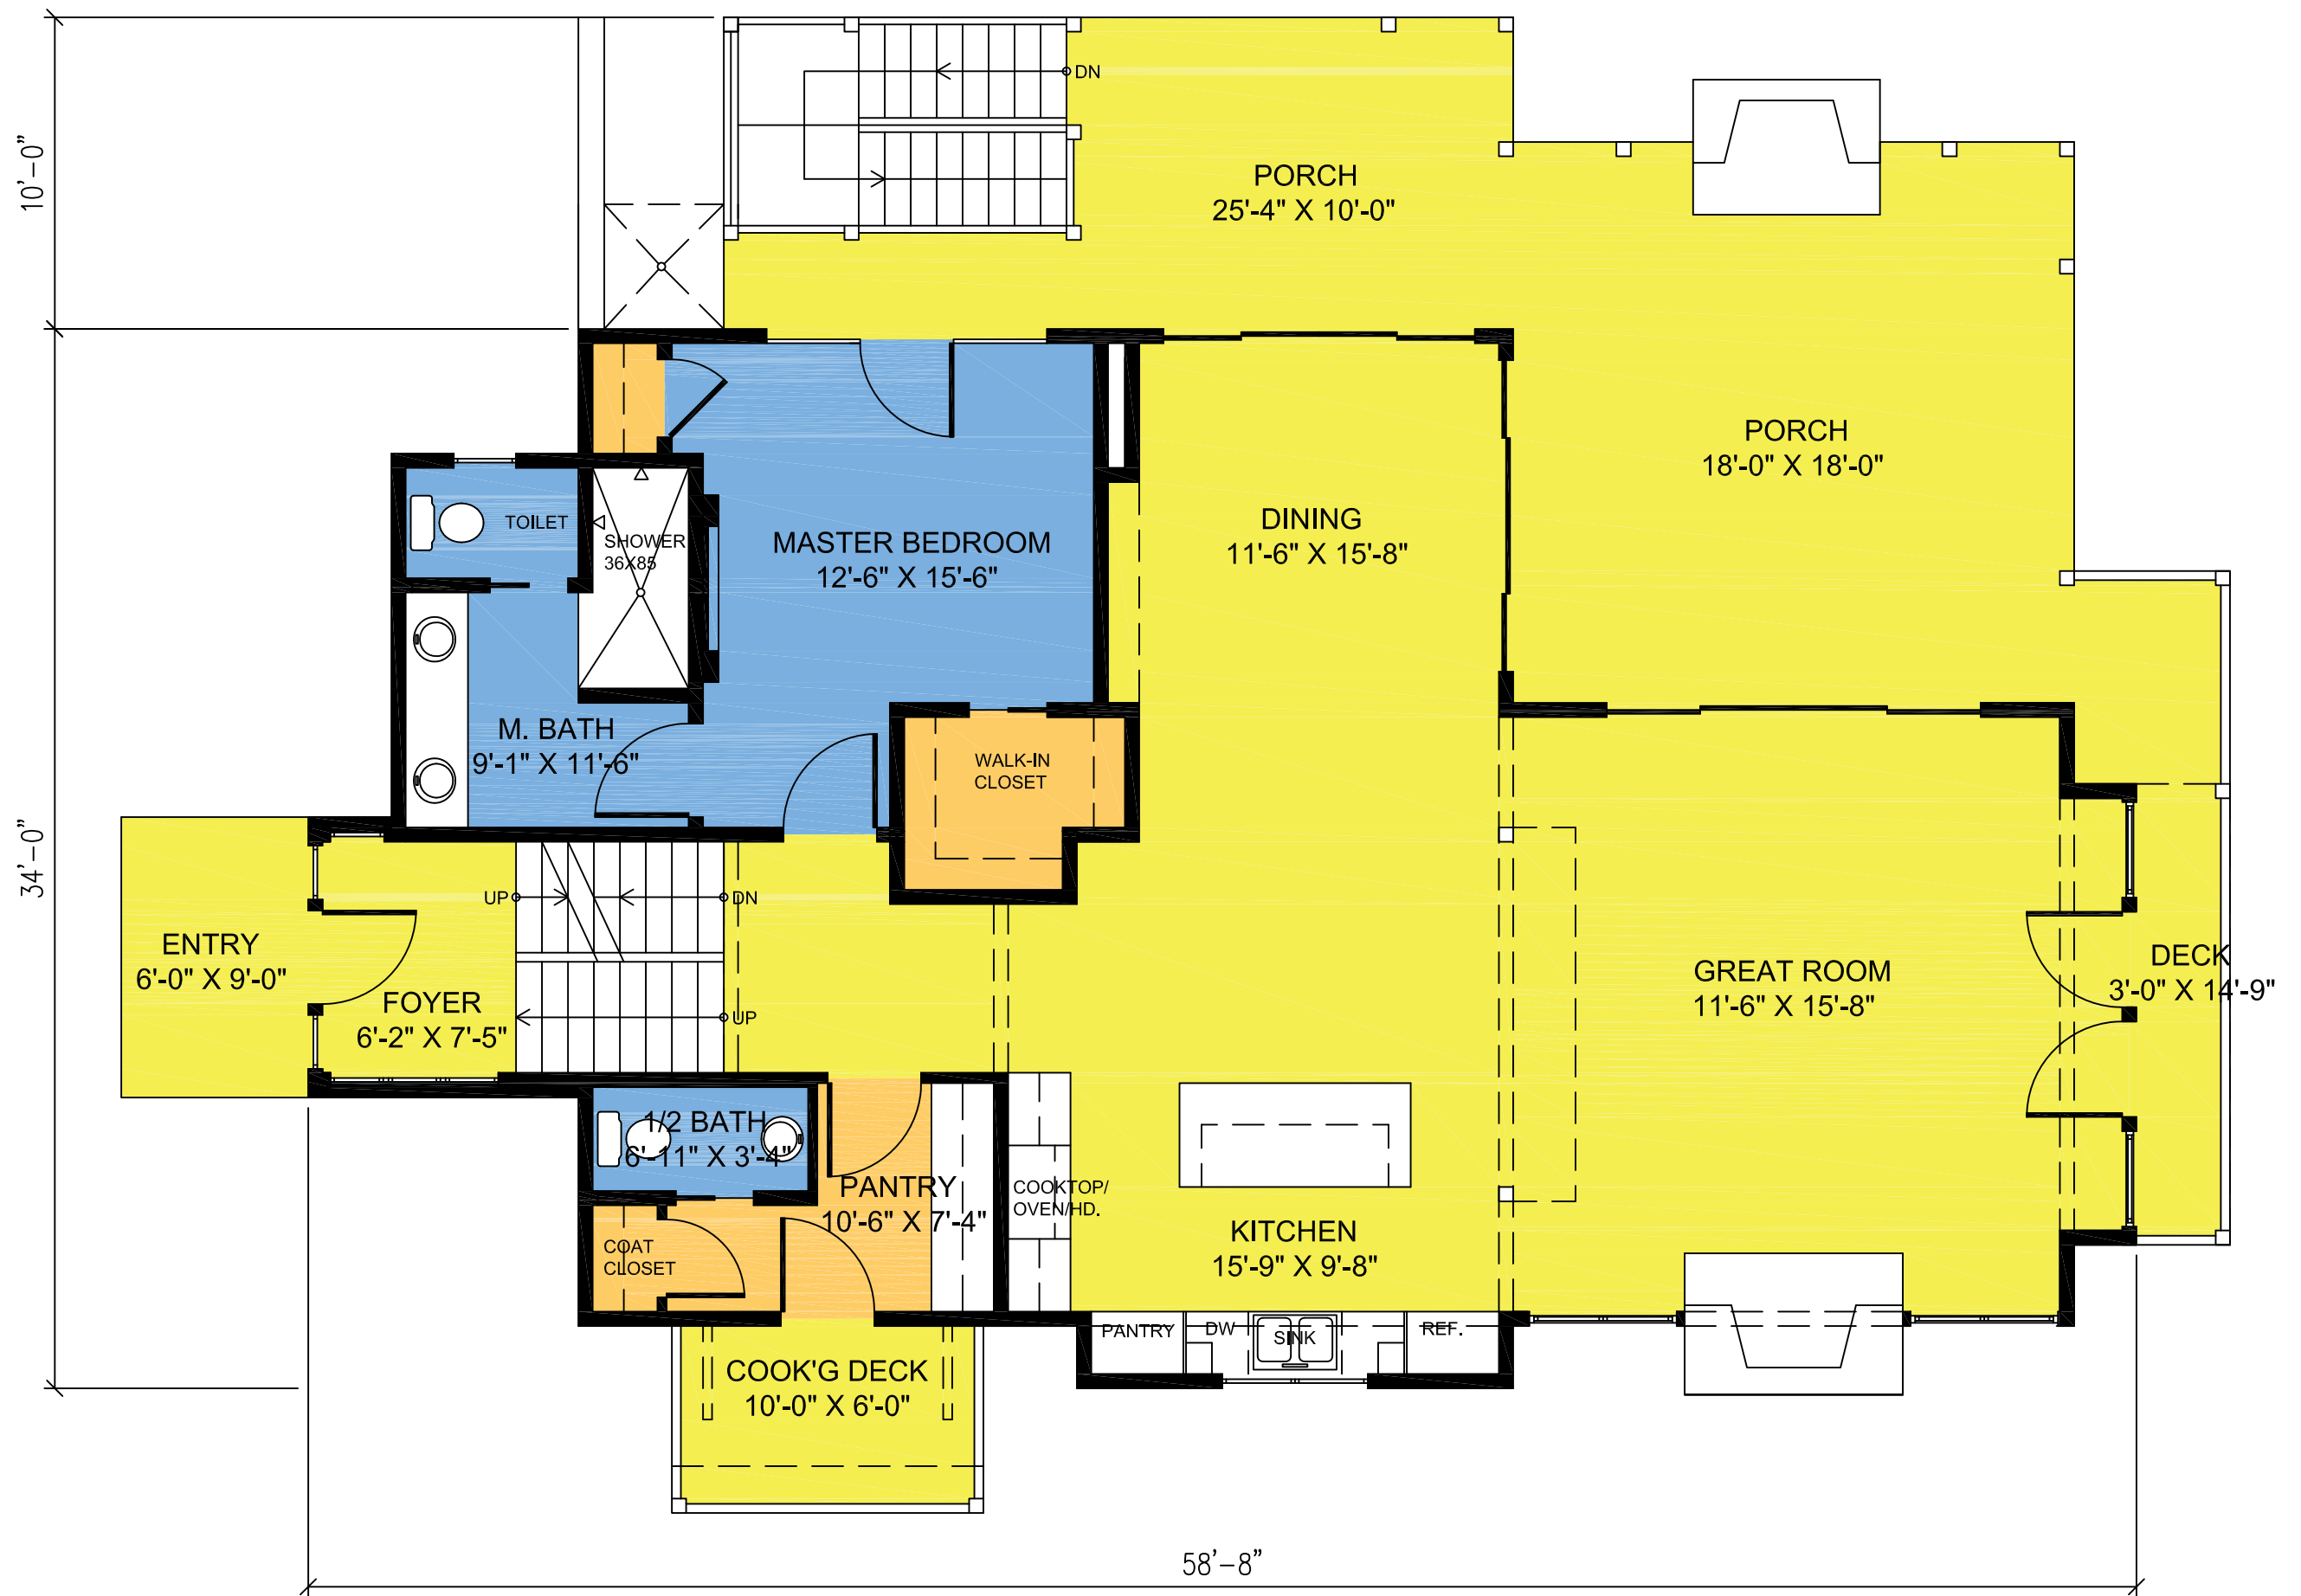

Terrace Level Floor Plan

1/4" = 1'-0"

Square Footage: 1,496

Main Level Floor Plan

1/4" = 1'-0"

Square Footage: 1,525

Sky Level Floor Plan

1/4" = 1'-0"

Square Footage: 1,028