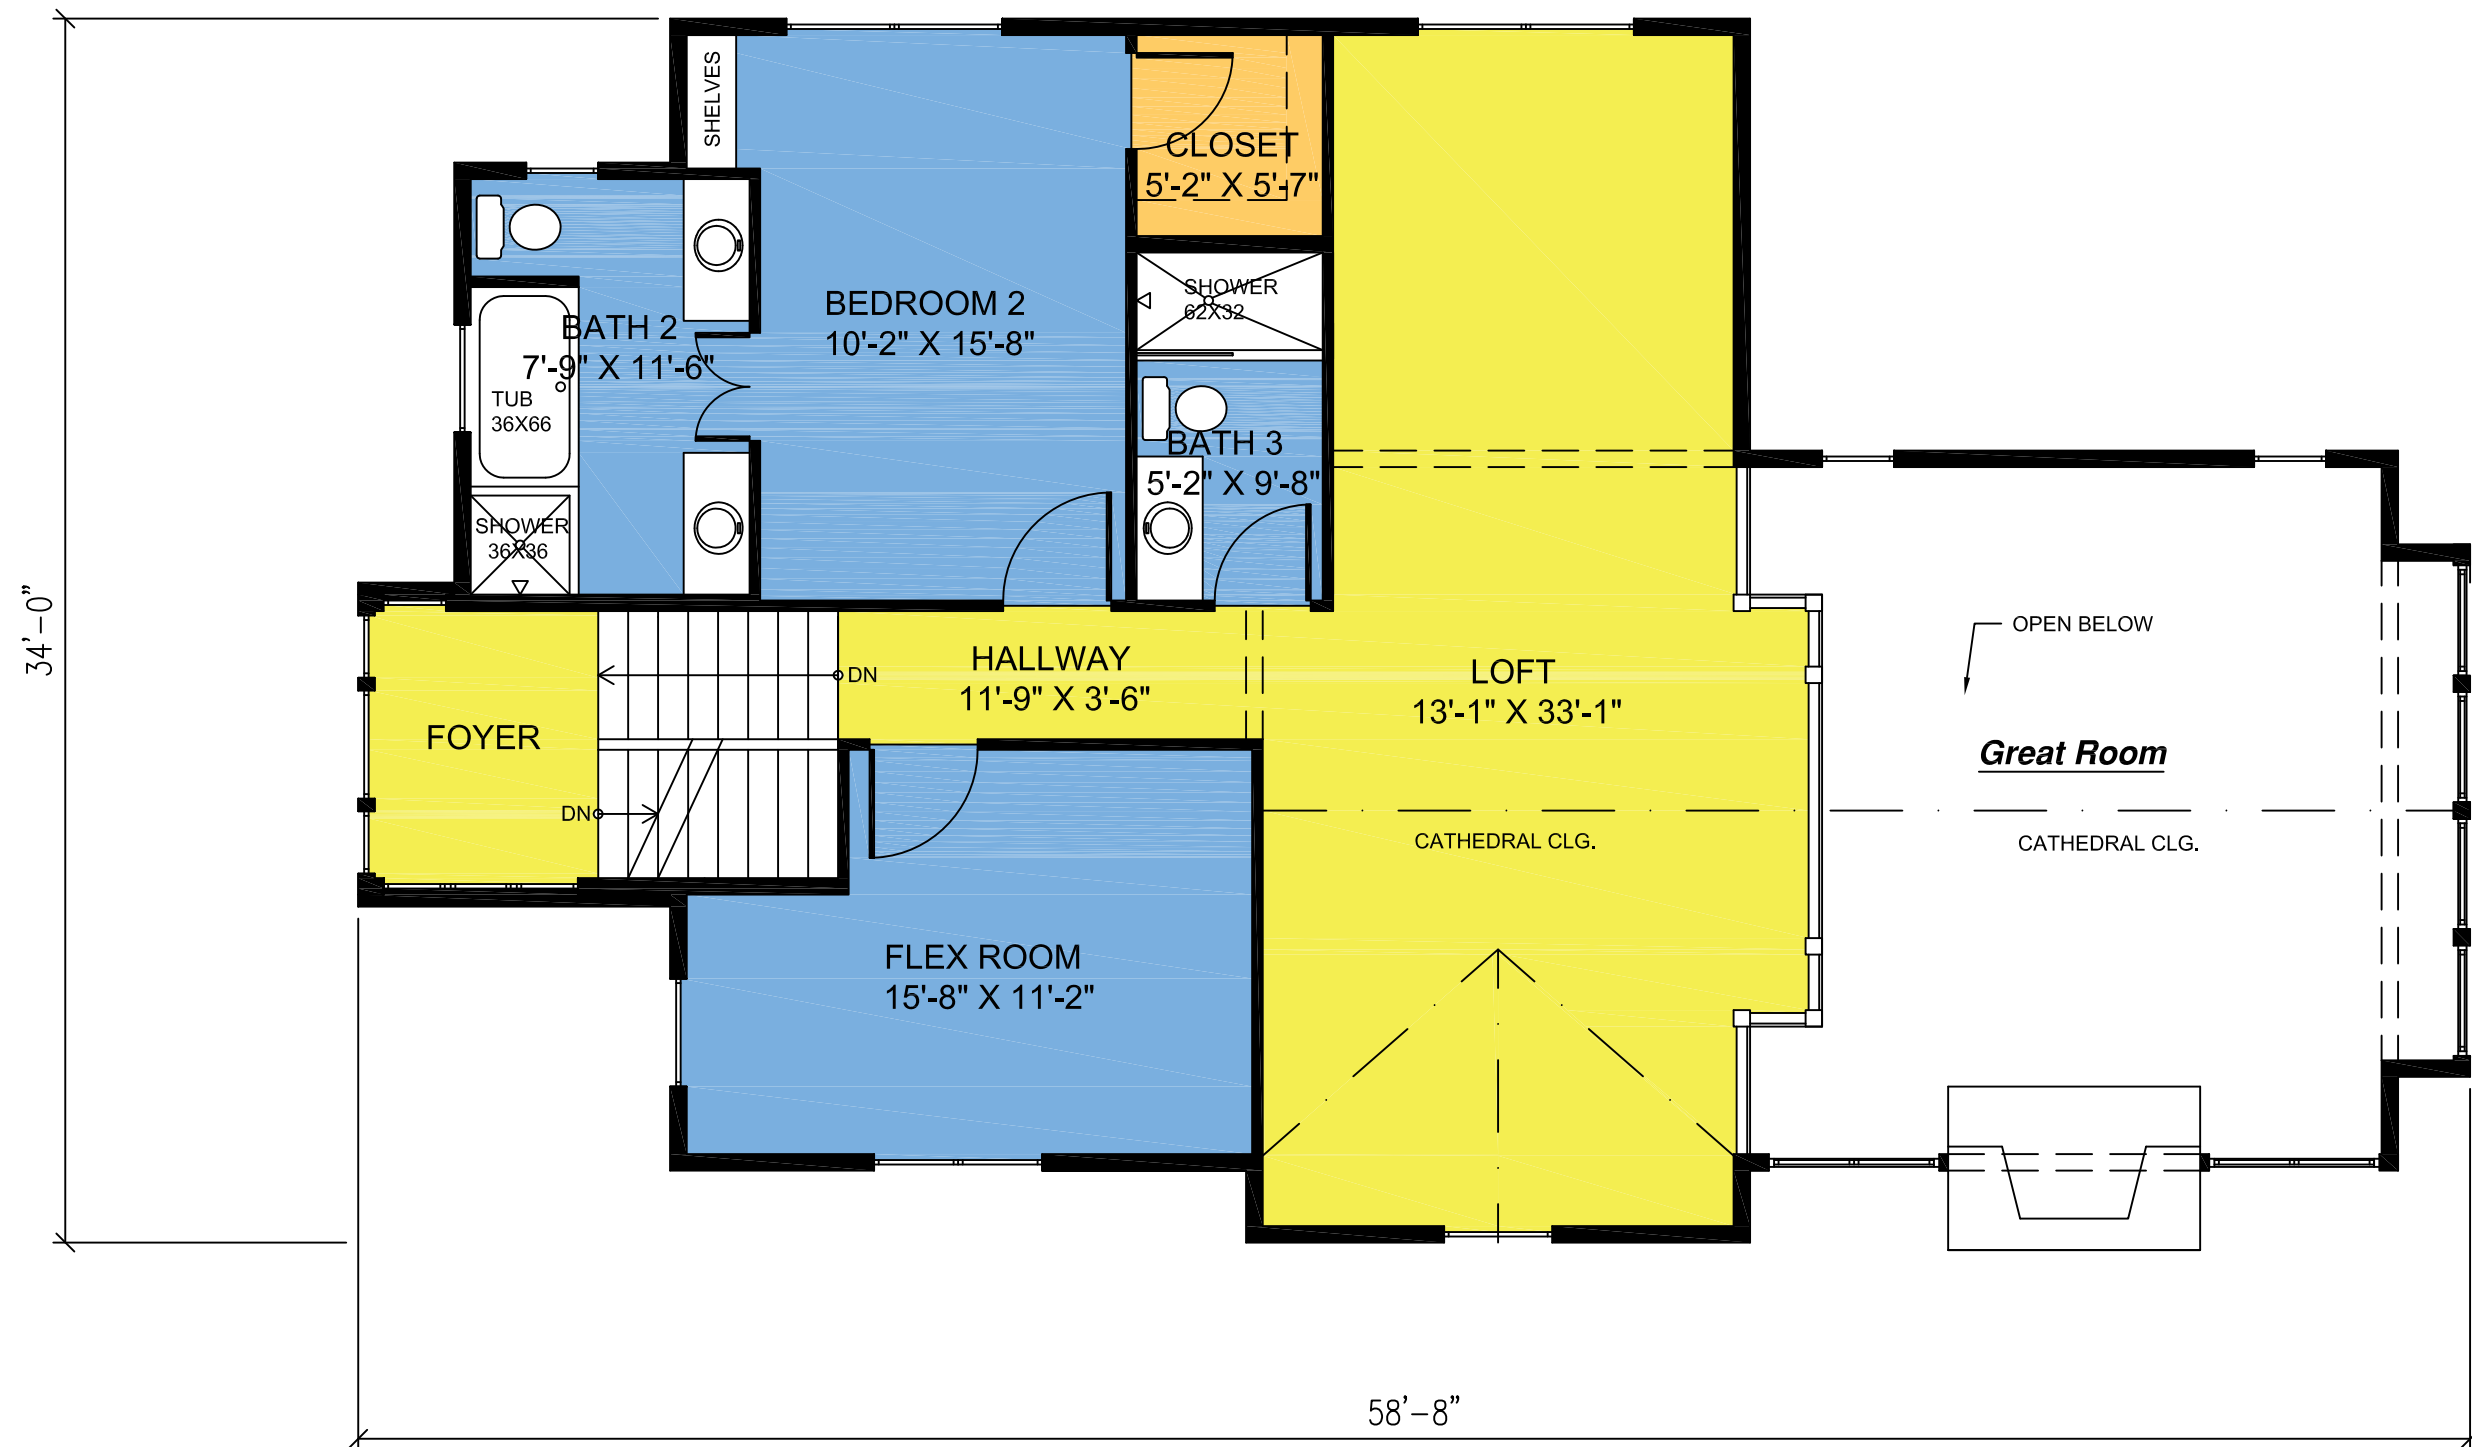

Terrace Level Floor Plan

1/4" = 1'-0"

Square Footage: 1,496

Main Level Floor Plan

1/4" = 1'-0"

Square Footage: 1,525

Sky Level Floor Plan

1/4" = 1'-0"

Square Footage: 1,028