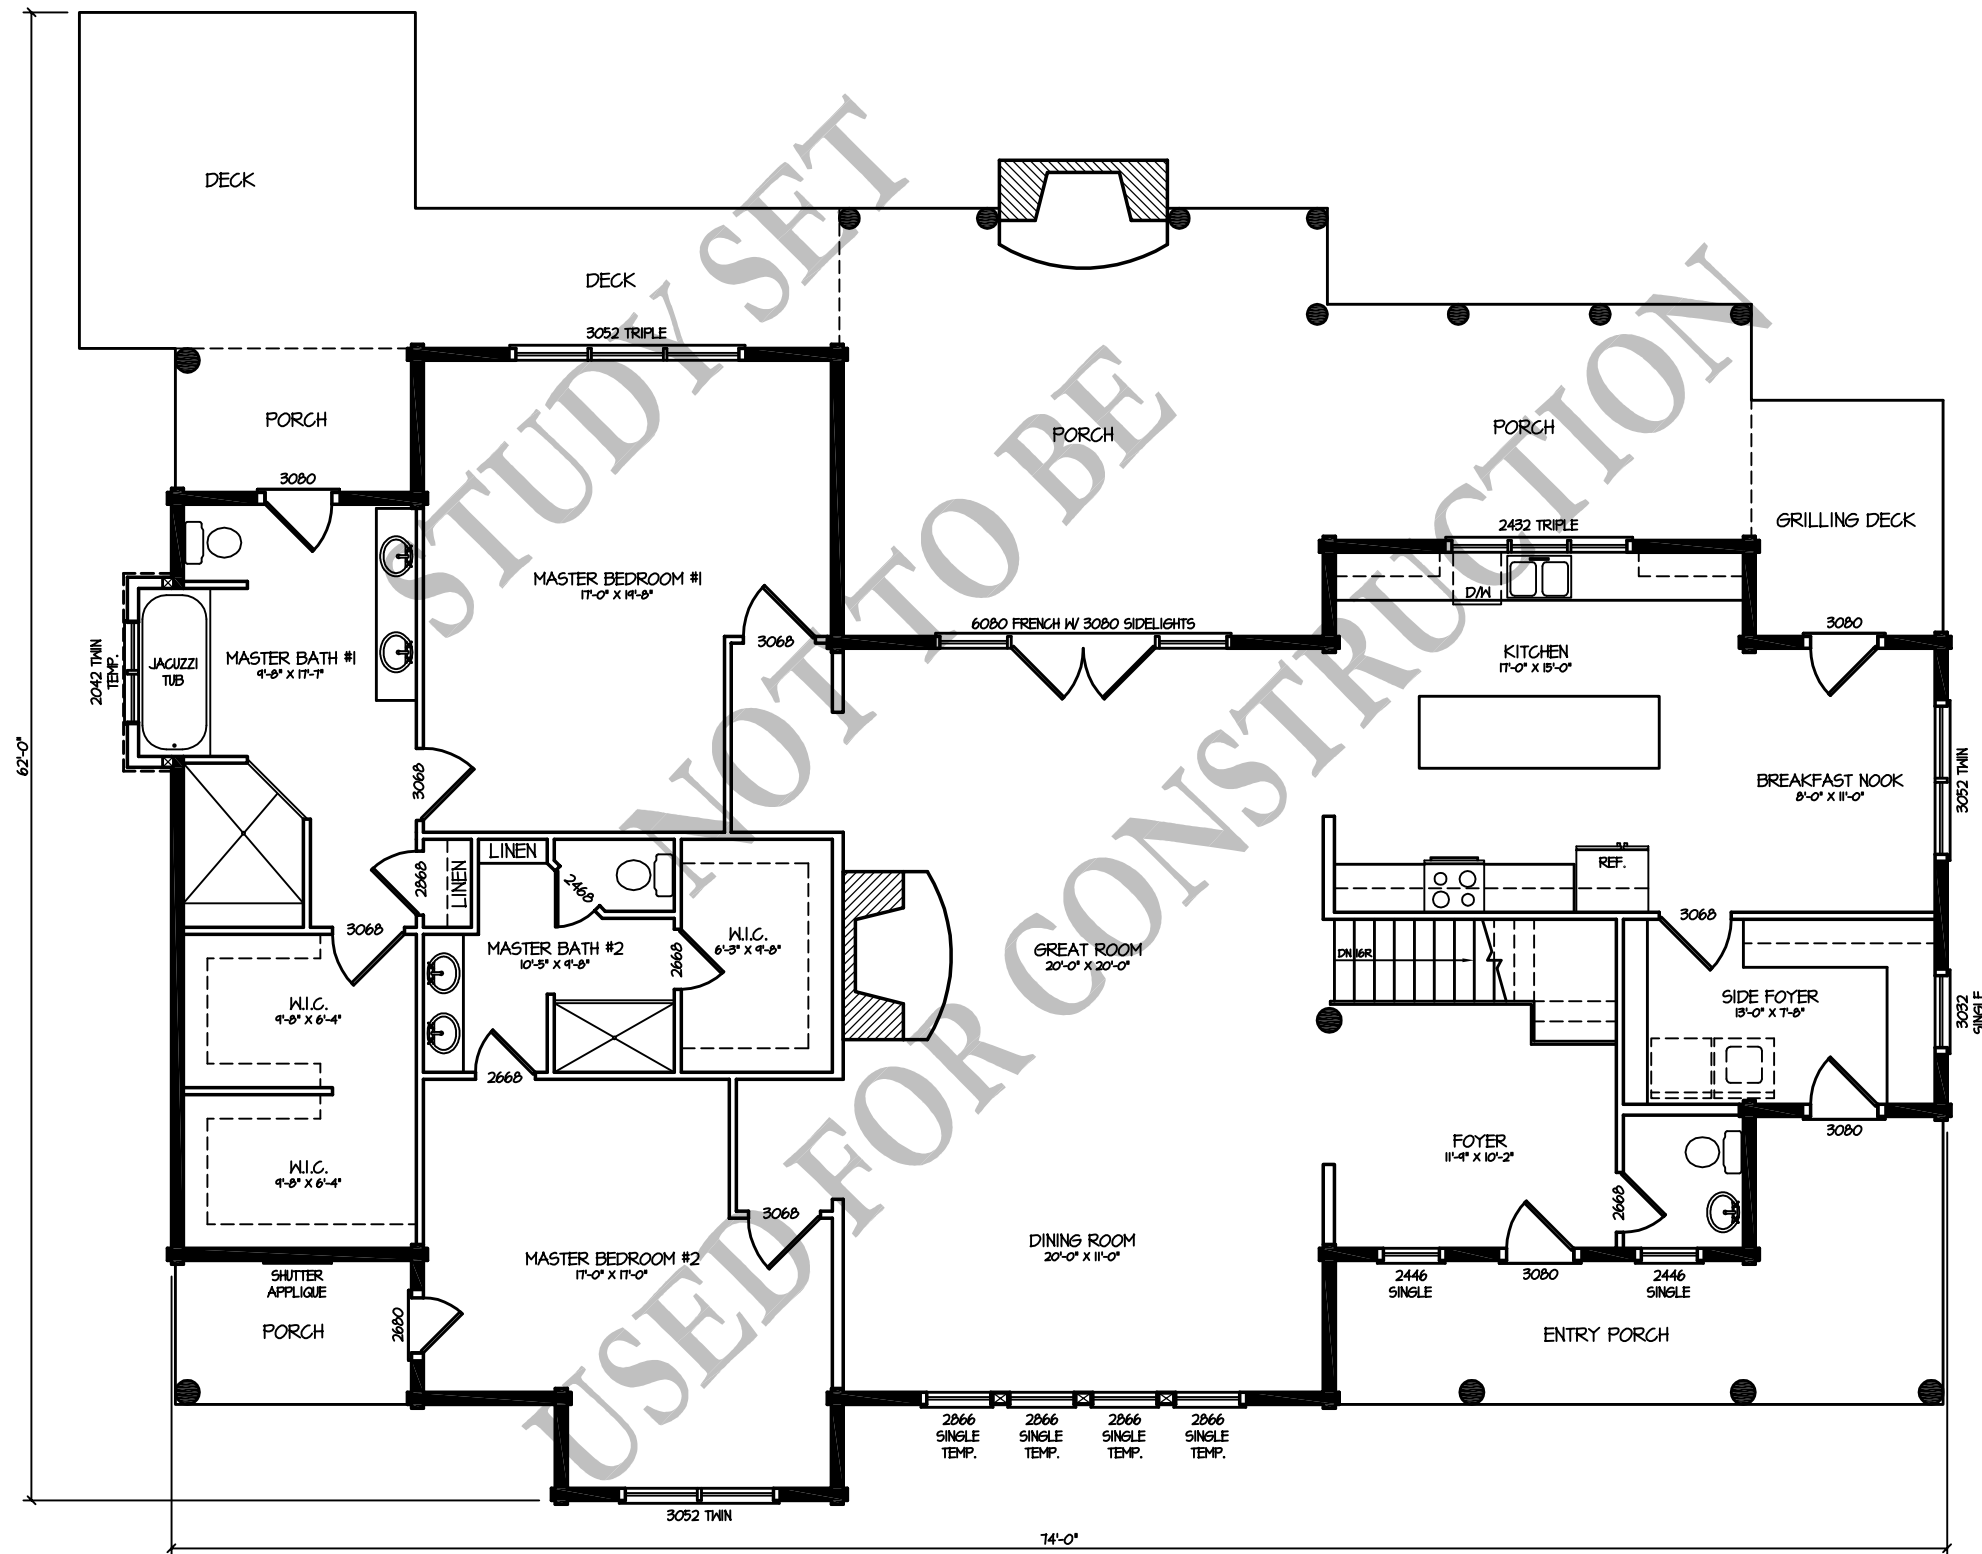

Ponderosa Lodge
(2,517 S.F.)

09/14/09

FRONT ELEVATION

1/8" = 1'-0"

BARNA
Log Homes
of Georgia

Ponderosa Lodge
(2,517 S.F.)

09/14/04

REAR ELEVATION

1/8" = 1'-0"

BARNA
Log Homes
of Georgia

Ponderosa Lodge
(2,517 S.F.)

09/14/09

RIGHT ELEVATION

1/8" = 1'-0"

BARNA
Log Homes
of Georgia

Ponderosa Lodge
(2,517 S.F.)

09/14/04

LEFT ELEVATION

1/8" = 1'-0"

BARNA
Log Homes
of Georgia

Ponderosa Lodge
(2,517 S.F.)

09/14/09

1st FLOOR PLAN

1/8" = 1'-0"