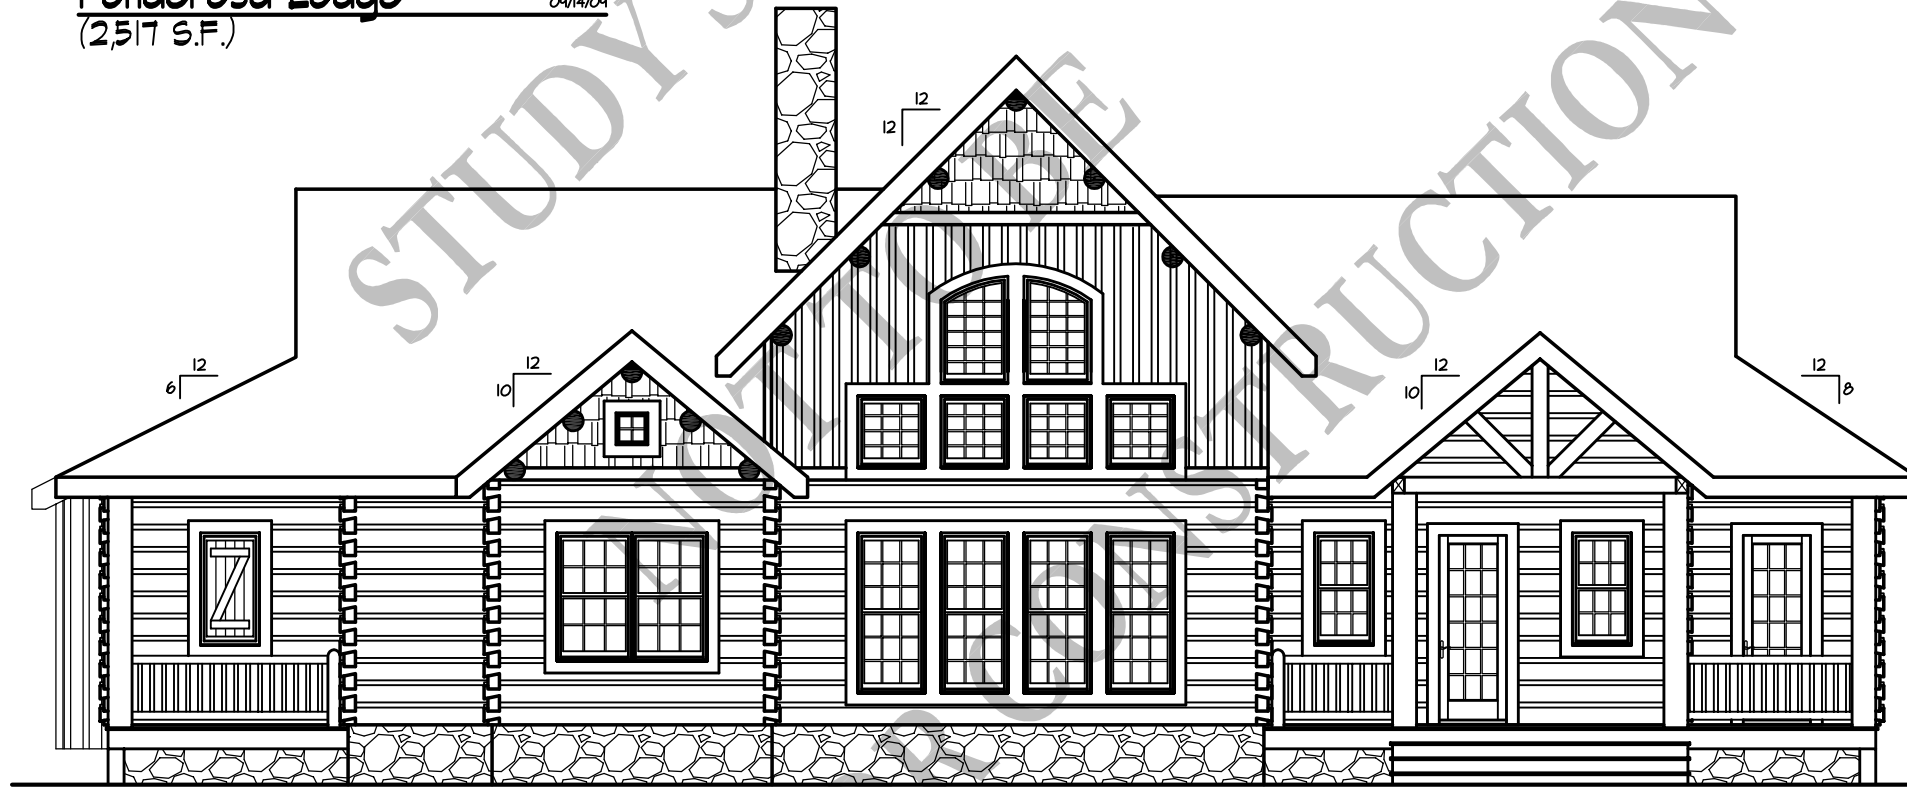

Ponderosa Lodge
(2,517 S.F.)

09/14/09

FRONT ELEVATION

1/8" = 1'-0"

BARNA
Log Homes
of Georgia

Ponderosa Lodge
(2,517 S.F.)

09/14/04

REAR ELEVATION

1/8" = 1'-0"

BARNA
Log Homes
of Georgia

Ponderosa Lodge
(2,517 S.F.)

09/14/09

RIGHT ELEVATION

1/8" = 1'-0"

BARNA
Log Homes
of Georgia

Ponderosa Lodge
(2,517 S.F.)

09/14/04

LEFT ELEVATION

1/8" = 1'-0"

BARNA
Log Homes
of Georgia

Ponderosa Lodge
(2,517 S.F.)

09/14/09

1st FLOOR PLAN

1/8" = 1'-0"