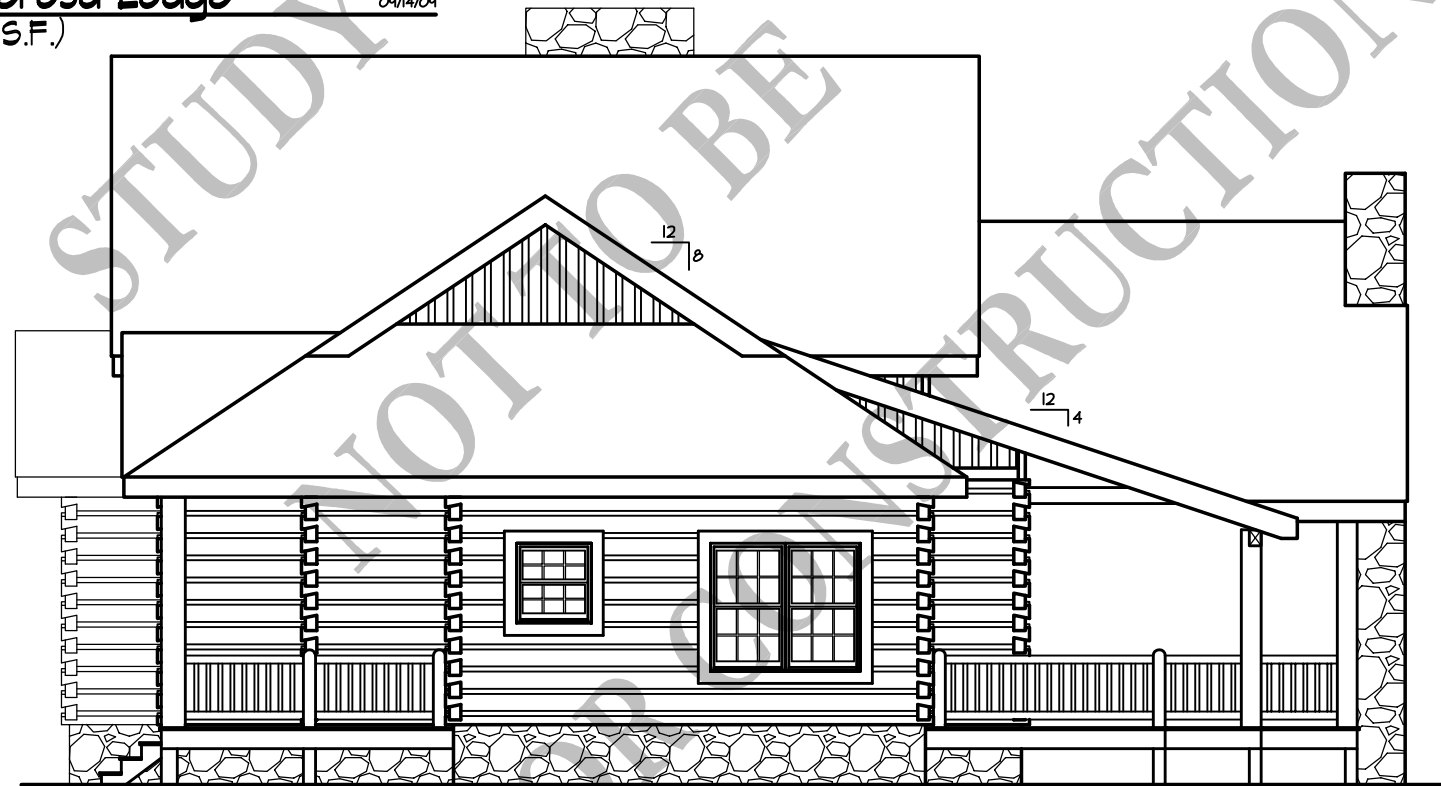

Ponderosa Lodge
(2,517 S.F.)

09/14/09

FRONT ELEVATION

1/8" = 1'-0"

BARNA
Log Homes
of Georgia

Ponderosa Lodge
(2,517 S.F.)

09/14/04

REAR ELEVATION

1/8" = 1'-0"

BARNA
Log Homes
of Georgia

Ponderosa Lodge
(2,517 S.F.)

09/14/09

RIGHT ELEVATION

1/8" = 1'-0"

BARNA
Log Homes
of Georgia

Ponderosa Lodge
(2,517 S.F.)

09/14/04

LEFT ELEVATION

1/8" = 1'-0"

BARNA
Log Homes
of Georgia

Ponderosa Lodge
(2,517 S.F.)

09/14/09

1st FLOOR PLAN

1/8" = 1'-0"