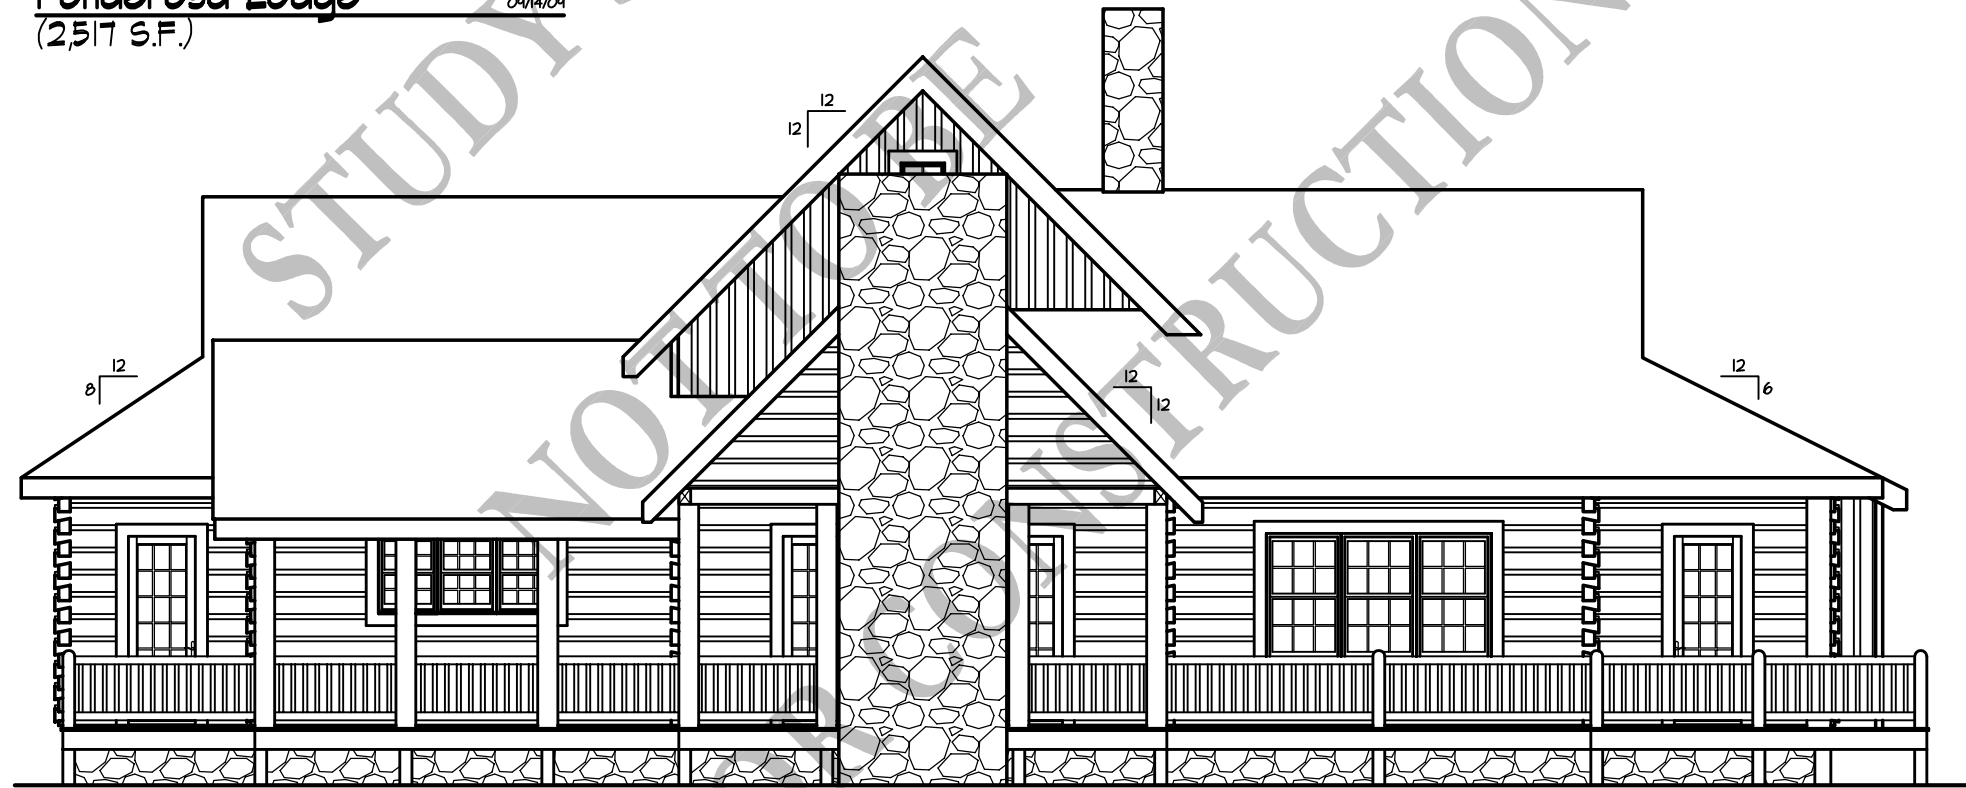

Ponderosa Lodge
(2,517 S.F.)

09/14/09

FRONT ELEVATION

1/8" = 1'-0"

BARNA
Log Homes
of Georgia

Ponderosa Lodge
(2,517 S.F.)

09/14/04

REAR ELEVATION

1/8" = 1'-0"

BARNA
Log Homes
of Georgia

Ponderosa Lodge
(2,517 S.F.)

09/14/09

RIGHT ELEVATION

1/8" = 1'-0"

BARNA
Log Homes
of Georgia

Ponderosa Lodge
(2,517 S.F.)

09/14/04

LEFT ELEVATION

1/8" = 1'-0"

BARNA
Log Homes
of Georgia

Ponderosa Lodge
(2,517 S.F.)

09/14/09

1st FLOOR PLAN

1/8" = 1'-0"