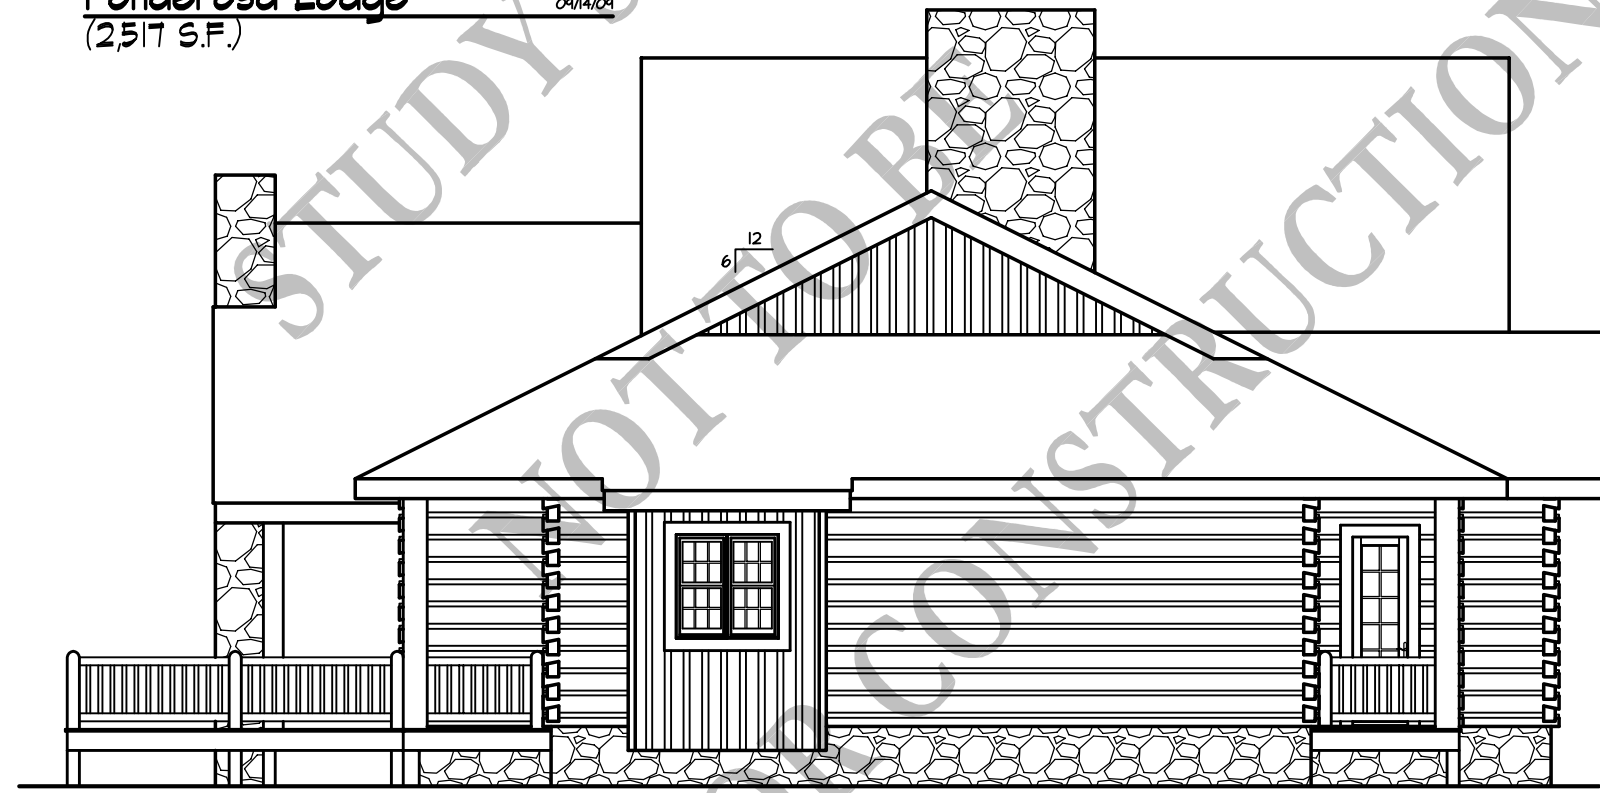

Ponderosa Lodge
(2,517 S.F.)

09/14/09

FRONT ELEVATION

1/8" = 1'-0"

BARNA
Log Homes
of Georgia

Ponderosa Lodge
(2,517 S.F.)

09/14/04

REAR ELEVATION

1/8" = 1'-0"

BARNA
Log Homes
of Georgia

Ponderosa Lodge
(2,517 S.F.)

09/14/09

RIGHT ELEVATION

1/8" = 1'-0"

BARNA
Log Homes
of Georgia

Ponderosa Lodge
(2,517 S.F.)

09/14/04

LEFT ELEVATION

1/8" = 1'-0"

BARNA
Log Homes
of Georgia

Ponderosa Lodge
(2,517 S.F.)

09/14/09

1st FLOOR PLAN

1/8" = 1'-0"